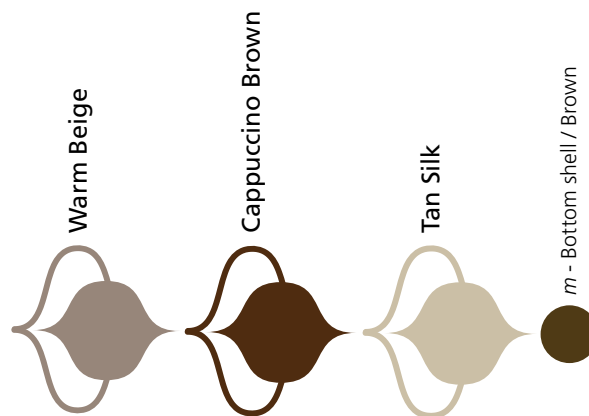

19 – Basic colours