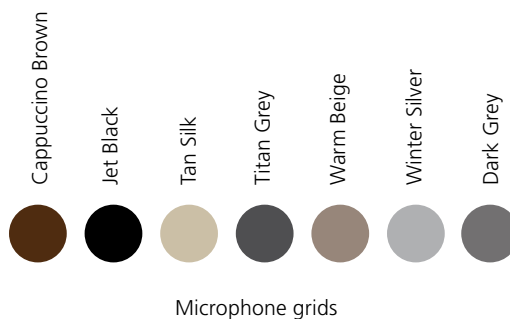

Zen can also be tailored to play a Noise tone that can be useful for managing the effects of tinnitus.

Colours

mind™330 hearing aids are available in six colours. The colours, ranging from Jet Black to Tan Silk, give an elegant touch to the discreet design of the mind330.