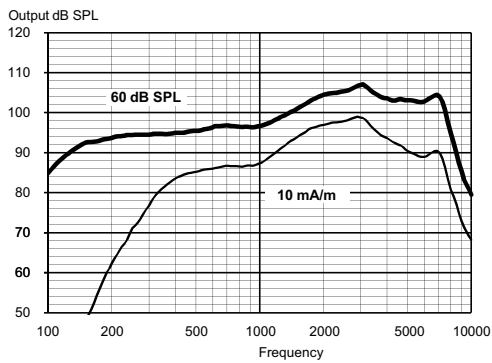

ACCESSORIES

- RC-DEX, M-DEX and TV-DEX

C4-XP

MAXIMUM OUTPUT - EAR SIMULATOR

IEC 60118-0

MAXIMUM OUTPUT - 2CC COUPLER

IEC 60118-7 / ANSI S3.22-2003

OUTPUT - EAR SIMULATOR

IEC 60118-0

OUTPUT - 2CC COUPLER

IEC 60118-7 / ANSI S3.22-2003

Technical data Typical data obtained through standard pure tone measurements.
Hearing aid set to Compass Test mode 1, unless stated otherwise.
Measured using a standard ITE coupler.