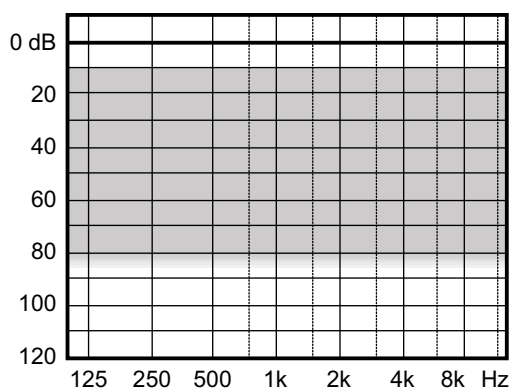

WIDEX CLEAR™440 ITE WITH **C-ISP**

The WIDEX CLEAR™440 ITE model features the new C-ISP platform and unique Widex wireless technology.

Minimal to moderately severe hearing losses

SUGGESTED FITTING RANGE

C-ISP PLATFORM

IEC 60118-0

OUTPUT - 2CC COUPLER

IEC 60118-7 / ANSI S3.22-2003

Technical data Typical data obtained through standard pure tone measurements.
Hearing aid set to Compass Test mode 1, unless stated otherwise.
Measured using a standard ITE coupler.