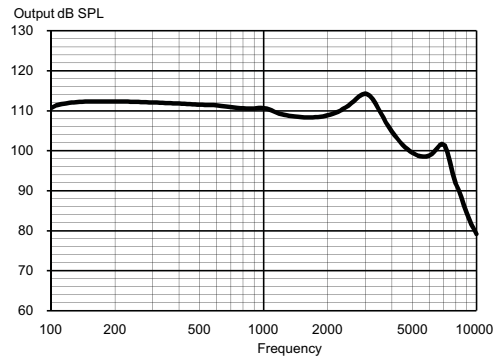

ACCESSORIES

- RC-DEX, M-DEX and TV-DEX

C4-XP

MAXIMUM OUTPUT - EAR SIMULATOR

IEC 60118-0

MAXIMUM OUTPUT - 2CC COUPLER

IEC 60118-7 / ANSI S3.22-2003

OUTPUT - EAR SIMULATOR

IEC 60118-0

OUTPUT - 2CC COUPLER

IEC 60118-7 / ANSI S3.22-2003

Technical data Typical data obtained through standard pure tone measurements.
Hearing aid set to Compass Test mode 1, unless stated otherwise.
Measured using a standard ITE coupler.