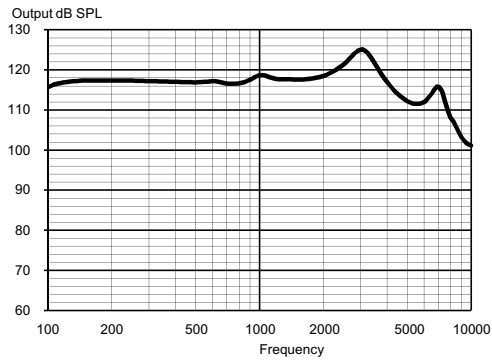

C4-XP

MAXIMUM OUTPUT - EAR SIMULATOR

IEC 60118-0