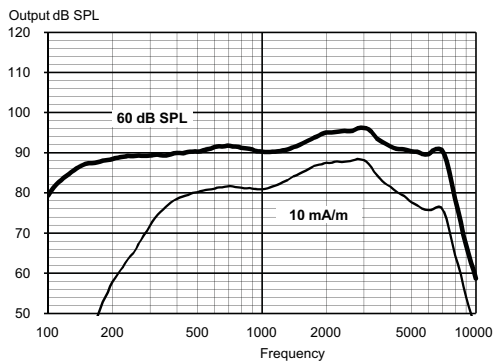

ACCESSORIES

- RC-DEX, M-DEX and TV-DEX

C4-XP

MAXIMUM OUTPUT - EAR SIMULATOR

IEC 60118-0

MAXIMUM OUTPUT - 2CC COUPLER

IEC 60118-7 / ANSI S3.22-2003

OUTPUT - EAR SIMULATOR

IEC 60118-0

OUTPUT - 2CC COUPLER

IEC 60118-7 / ANSI S3.22-2003

Technical data Typical data obtained through standard pure tone measurements.
Hearing aid set to Compass Test mode 1, unless stated otherwise.
Measured using a standard ITE coupler.