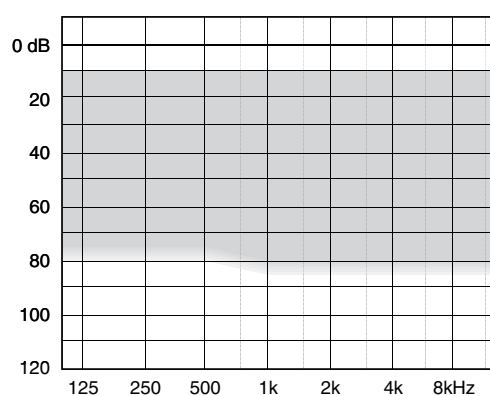

# WIDEX CLEAR™440 MICRO-BTE WITH **C-ISP**

The WIDEX CLEAR™440 micro-BTE model features the new C-ISP platform and unique Widex wireless technology.

Minimal to moderately severe hearing losses

## SUGGESTED FITTING RANGE