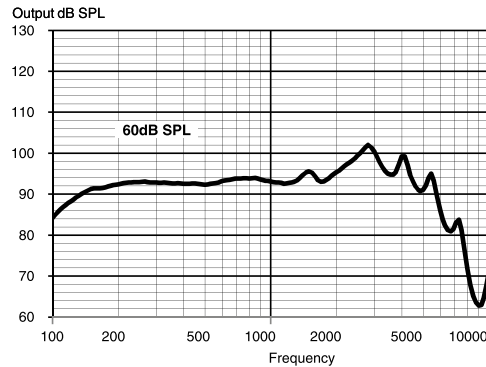

OUTPUT - 2CC COUPLER

IEC 60118-7 / ANSI S3.22-2003

Technical data Typical data obtained through standard pure tone measurements.
Hearing aid set to Compass Test mode 1, unless stated otherwise.
Measured using a normal hook and standard BTE coupler.

		IEC 60118-0	ANSI S3.22-2003 / IEC 60118-7
OSPL90	2500 Hz	126 dB SPL	118 dB SPL
	Peak	130 dB SPL	126 dB SPL
	Average	123 dB SPL	119 dB SPL
Acoustic output (Input 60 dB SPL)	2500 Hz	107 dB SPL	99 dB SPL
	Peak	110 dB SPL	102 dB SPL
	Average	99 dB SPL	96 dB SPL
Max gain (Input 50 dB SPL, Compass Max gain test mode)	2500 Hz	64 dB	56 dB
	Peak	67 dB	59 dB
	Average	56 dB	51 dB
Frequency range		100 Hz - 8300 Hz	100 Hz - 7800 Hz
Harmonic distortion (Input 70 dB SPL)	500 Hz	1.2%	1.0%
	800 Hz	2.4%	2.0%
	1600 Hz	0.2%	0.2%
Equivalent input noise		20 dB SPL	23 dB SPL
Battery drain (stand by)		1.08 mA	1.08 mA
Battery drain		1.09 mA	1.11 mA
Battery life / hours (Type 10 Zn-Air, 90 mAh)		85 (>70)	80 (>70)
Mobile phone immunity		IRIL: -37/-10 dB SPL	U-rating: M3