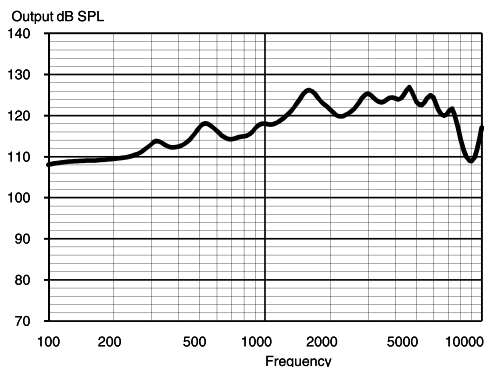

C4-m-CB

MAXIMUM OUTPUT - EAR SIMULATOR

IEC 60118-0