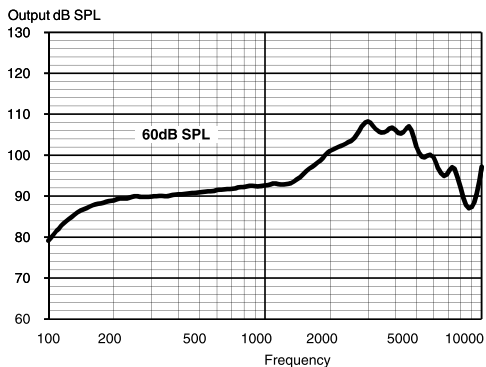

ACCESSORIES

- RC-DEX, M-DEX and TV-DEX

C4-m-CB

MAXIMUM OUTPUT - EAR SIMULATOR

IEC 60118-0

MAXIMUM OUTPUT - 2CC COUPLER

IEC 60118-7 / ANSI S3.22-2003

OUTPUT - EAR SIMULATOR

IEC 60118-0

OUTPUT - 2CC COUPLER

IEC 60118-7 / ANSI S3.22-2003

Technical data Typical data obtained through standard pure tone measurements.
Hearing aid set to Compass Test mode 1, unless stated otherwise.
Measured using a normal hook and standard BTE coupler.