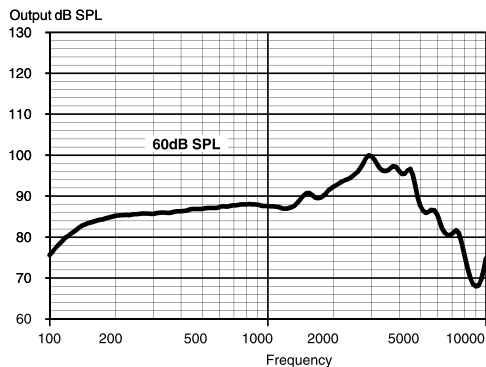

ACCESSORIES

- RC-DEX, M-DEX and TV-DEX

C4-m-CB

MAXIMUM OUTPUT - EAR SIMULATOR

IEC 60118-0

MAXIMUM OUTPUT - 2CC COUPLER

IEC 60118-7 / ANSI S3.22-2003

OUTPUT - EAR SIMULATOR

IEC 60118-0

OUTPUT - 2CC COUPLER

IEC 60118-7 / ANSI S3.22-2003

Technical data Typical data obtained through standard pure tone measurements.
Hearing aid set to Compass Test mode 1, unless stated otherwise.
Measured using a normal hook and standard BTE coupler.