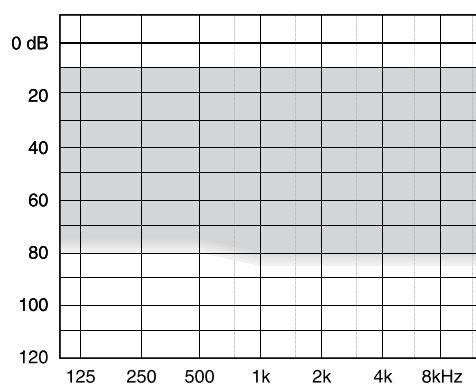

WIDEX CLEAR™440 MICRO-BTE WITH **C-ISP**

The WIDEX CLEAR™440 micro-BTE model features the new C-ISP platform and unique Widex wireless technology.

Minimal to moderately severe hearing losses

SUGGESTED FITTING RANGE

IEC 60118-0

OUTPUT - 2CC COUPLER

IEC 60118-7 / ANSI S3.22-2003

Technical data Typical data obtained through standard pure tone measurements.
Hearing aid set to Compass Test mode 1, unless stated otherwise.
Measured using a normal hook and standard BTE coupler.