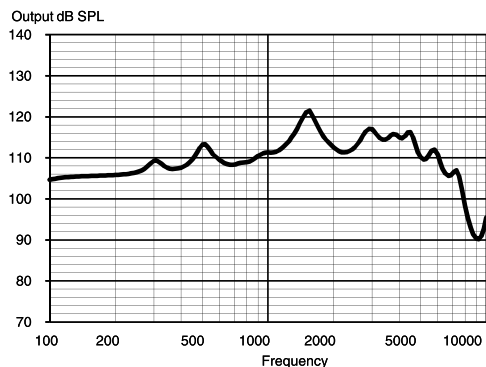

ACCESSORIES

- RC-DEX, M-DEX and TV-DEX

C4-m-CB

MAXIMUM OUTPUT - EAR SIMULATOR

IEC 60118-0

MAXIMUM OUTPUT - 2CC COUPLER

IEC 60118-7 / ANSI S3.22-2003

OUTPUT - EAR SIMULATOR

IEC 60118-0

OUTPUT - 2CC COUPLER

IEC 60118-7 / ANSI S3.22-2003

Technical data Typical data obtained through standard pure tone measurements.
Hearing aid set to Compass Test mode 1, unless stated otherwise.
Measured using a normal hook and standard BTE coupler.