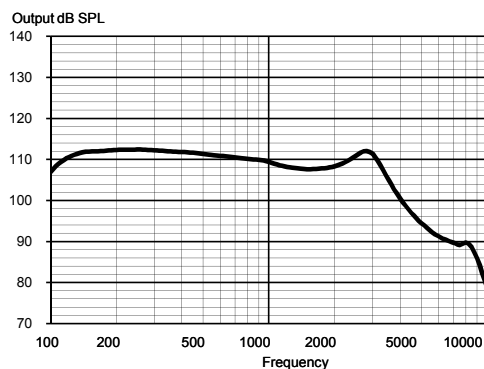

INPUTS

- IE Zen
- WidexLink™ audio transmission

ACCESSORIES

- RC-DEX, M-DEX and TV-DEX

C2-PA

MAXIMUM OUTPUT - EAR SIMULATOR

IEC 60118-0

MAXIMUM OUTPUT - 2CC COUPLER

IEC 60118-7 / ANSI S3.22-2003

OUTPUT - EAR SIMULATOR

IEC 60118-0

OUTPUT - 2CC COUPLER

IEC 60118-7 / ANSI S3.22-2003

Technical data

Typical data obtained through standard pure tone measurements.
Hearing aid set to Compass Test mode 1, unless stated otherwise.
Measured using a standard ITE coupler.