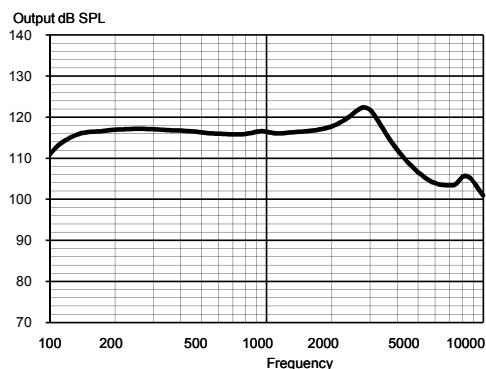

INPUTS

- IE Zen
- WidexLink™ audio transmission

ACCESSORIES

- RC-DEX, M-DEX and TV-DEX

C2-PA

MAXIMUM OUTPUT - EAR SIMULATOR

IEC 60118-0

MAXIMUM OUTPUT - 2CC COUPLER

IEC 60118-7 / ANSI S3.22-2003

OUTPUT - EAR SIMULATOR

IEC 60118-0

OUTPUT - 2CC COUPLER

IEC 60118-7 / ANSI S3.22-2003

Technical data

Typical data obtained through standard pure tone measurements.
Hearing aid set to Compass Test mode 1, unless stated otherwise.
Measured using a standard ITE coupler.