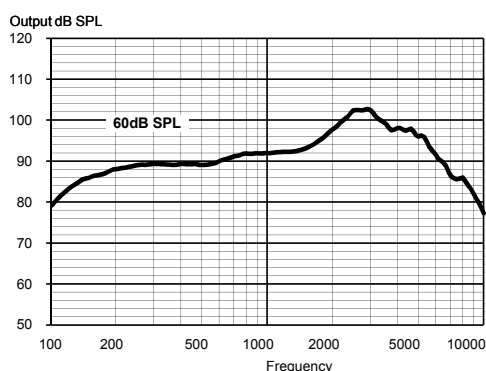

INPUTS

- IE Zen
- WidexLink™ audio transmission

ACCESSORIES

- RC-DEX, M-DEX and TV-DEX

C2-PA

MAXIMUM OUTPUT - EAR SIMULATOR

IEC 60118-0

MAXIMUM OUTPUT - 2CC COUPLER

IEC 60118-7 / ANSI S3.22-2003

OUTPUT - EAR SIMULATOR

IEC 60118-0

OUTPUT - 2CC COUPLER

IEC 60118-7 / ANSI S3.22-2003

Technical data

Typical data obtained through standard pure tone measurements.
Hearing aid set to Compass Test mode 1, unless stated otherwise.
Measured using a standard ITE coupler.