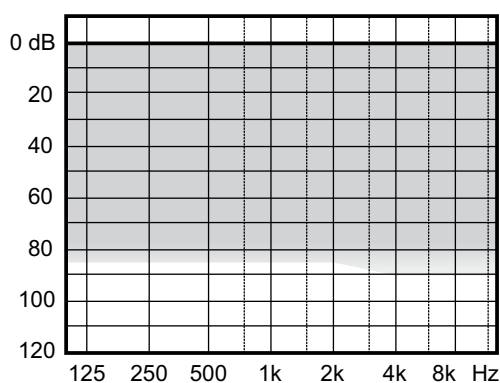

WIDEX CLEAR™220 RIC WITH M-RECEIVER AND **C-ISP**

The ultra small WIDEX CLEAR™220 RIC model features the new C-ISP platform and unique Widex wireless technology.

Minimal to moderately severe hearing losses.

SUGGESTED FITTING RANGE

RIC FEATURES

- M-receiver
- 9.6 kHz bandwidth
- Stable Sound Delivery
- Sound Harmony
- Closed, vented and open fittings
- Instant and Custom receiver ear-tips

C-ISP PLATFORM

- WidexLink™
- InterEar
- EcoTech III
- Dynamic Integrator™
- 5 frequency bands
- 5 compression channels