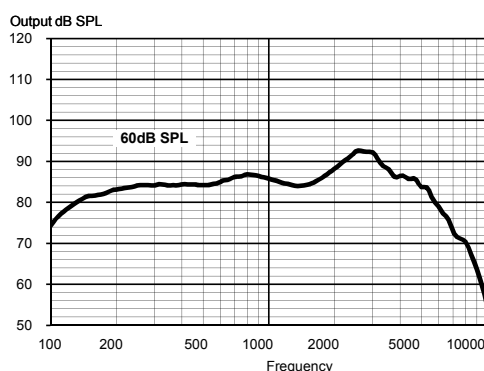

IEC 60118-7 / ANSI S3.22-2003

OUTPUT - EAR SIMULATOR

IEC 60118-0

OUTPUT - 2CC COUPLER

IEC 60118-7 / ANSI S3.22-2003

Technical data

Typical data obtained through standard pure tone measurements.
Hearing aid set to Compass Test mode 1, unless stated otherwise.
Measured using a standard ITE coupler.

		IEC 60118-0	ANSI S3.22-2003 / IEC 60118-7
OSPL90	2500 Hz	121 dB SPL	111 dB SPL
	Peak	123 dB SPL	113 dB SPL
	Average	117 dB SPL	110 dB SPL
Acoustic output (Input 60 dB SPL)	2500 Hz	102 dB SPL	92 dB SPL
	Peak	103 dB SPL	93 dB SPL
	Average	93 dB SPL	88 dB SPL
Max gain (Input 50 dB SPL, Compass Max gain test mode)	2500 Hz	70 dB	60 dB
	Peak	71 dB	61 dB
	Average	64 dB	58 dB
Frequency range		100 Hz - 9600 Hz	100 Hz - 8200 Hz
Harmonic distortion (Input 70 dB SPL)	500 Hz	0.4%	0.3%
	800 Hz	0.6%	0.3%
	1600 Hz	0.7%	0.3%
Equivalent input noise		20 dB SPL	23 dB SPL
Battery drain (stand by)		1.16 mA	1.16 mA
Battery drain		1.17 mA	1.18 mA
Battery life / hours (Type 10 Zn-Air, 90 mAh)		75 (>65)	75 (>65)
Mobile phone immunity		IRIL: -34/-31 dB SPL	U-rating: M3