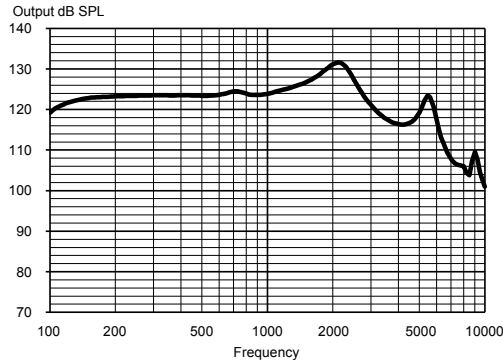

S4-VSD-P

MAXIMUM OUTPUT - EAR SIMULATOR

IEC 60118-0