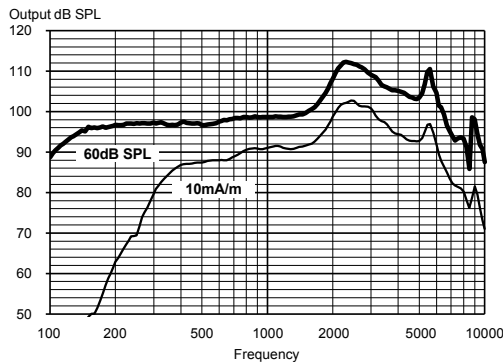

- RC-DEX, M-DEX and TV-DEX
- SCOLAFLEX-i, design integrated FM receiver
- Design integrated DAI adaptor

S4-VSD-P

MAXIMUM OUTPUT - EAR SIMULATOR

IEC 60118-0

MAXIMUM OUTPUT - 2CC COUPLER

IEC 60118-7 / ANSI S3.22-2003

OUTPUT - EAR SIMULATOR

IEC 60118-0

OUTPUT - 2CC COUPLER

IEC 60118-7 / ANSI S3.22-2003

Technical data Typical data obtained through standard pure tone measurements.
Hearing aid set to Compass Test mode 1, unless stated otherwise.
Measured using a standard ITE coupler and a custom ear-tip.