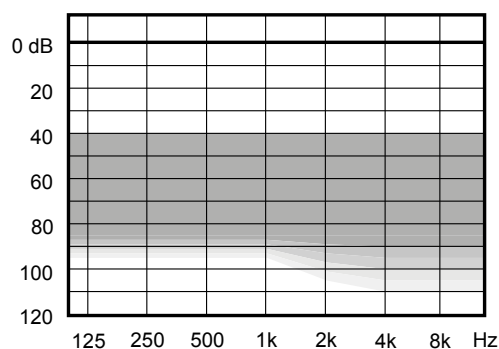

WIDEX SUPER™ 440 RIC WITH P-RECEIVER AND FM OPTION

Wireless receiver-in-canal model.

Moderate to severe-to-profound hearing losses.

SUGGESTED FITTING RANGE

SIGNAL PROCESSING DETAILS

- 15 frequency bands
- 15 compression channels
- Dynamic Integrator™