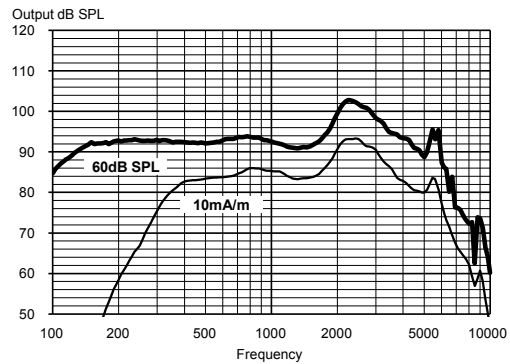

- RC-DEX, M-DEX and TV-DEX
- SCOLAFLEX-i, design integrated FM receiver
- Design integrated DAI adaptor

S4-VSD-P

MAXIMUM OUTPUT - EAR SIMULATOR

IEC 60118-0

MAXIMUM OUTPUT - 2CC COUPLER

IEC 60118-7 / ANSI S3.22-2003

OUTPUT - EAR SIMULATOR

IEC 60118-0

OUTPUT - 2CC COUPLER

IEC 60118-7 / ANSI S3.22-2003

Technical data Typical data obtained through standard pure tone measurements.
Hearing aid set to Compass Test mode 1, unless stated otherwise.
Measured using a standard ITE coupler and a custom ear-tip.