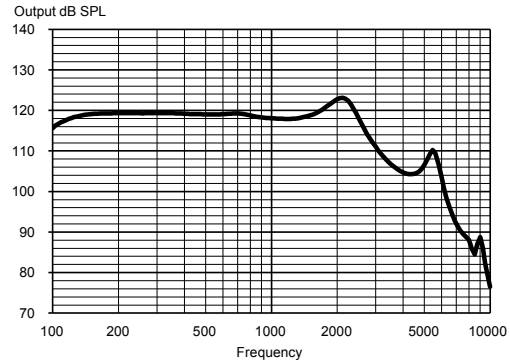

- RC-DEX, M-DEX and TV-DEX
- SCOLAFLEX-i, design integrated FM receiver
- Design integrated DAI adaptor

S4-VSD-P

MAXIMUM OUTPUT - EAR SIMULATOR

IEC 60118-0

MAXIMUM OUTPUT - 2CC COUPLER

IEC 60118-7 / ANSI S3.22-2003

OUTPUT - EAR SIMULATOR

IEC 60118-0

OUTPUT - 2CC COUPLER

IEC 60118-7 / ANSI S3.22-2003

Technical data Typical data obtained through standard pure tone measurements.
Hearing aid set to Compass Test mode 1, unless stated otherwise.
Measured using a standard ITE coupler and a custom ear-tip.