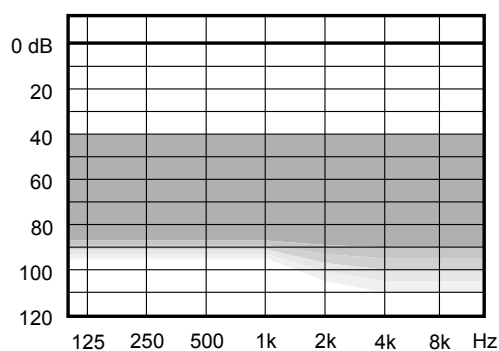

# WIDEX SUPER™ 220 RIC WITH P-RECEIVER AND FM OPTION

Wireless receiver-in-canal model.

Moderate to severe-to-profound hearing losses.

## SUGGESTED FITTING RANGE