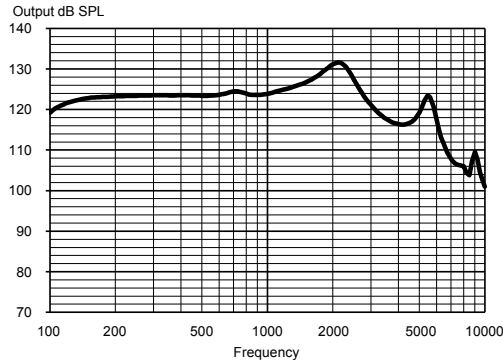

S2-VSD-P

MAXIMUM OUTPUT - EAR SIMULATOR

IEC 60118-0