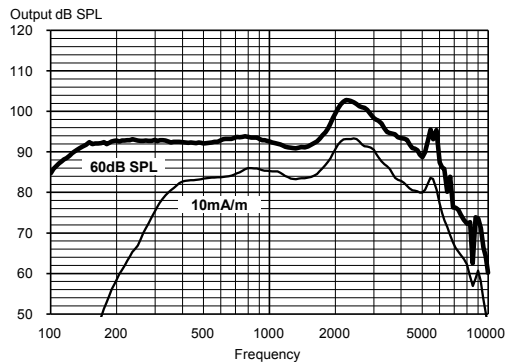

OUTPUT - 2CC COUPLER

IEC 60118-7 / ANSI S3.22-2003

Technical data Typical data obtained through standard pure tone measurements.
Hearing aid set to Compass Test mode 1, unless stated otherwise.
Measured using a standard ITE coupler and a custom ear-tip.

		IEC 60118-0	ANSI S3.22-2003 / IEC 60118-7
OSPL90	2500 Hz	127 dB SPL	118 dB SPL
	Peak	132 dB SPL	123 dB SPL
	Average	126 dB SPL	119 dB SPL
Acoustic output (Input 60 dB SPL)	2500 Hz	111 dB SPL	101 dB SPL
	Peak	112 dB SPL	103 dB SPL
	Average	101 dB SPL	96 dB SPL
Max gain (Input 50 dB SPL, Compass Max gain test mode)	2500 Hz	68 dB	59 dB
	Peak	72 dB	64 dB
	Average	68 dB	59 dB
Telecoil output (Input 10 mA/m)	2500 Hz	103 dB SPL	93 dB SPL
	Peak	103 dB SPL	93 dB SPL
	Average	93 dB SPL	88 dB SPL
Frequency range		100 Hz - 9400 Hz	100 Hz - 7100 Hz
Harmonic distortion (Input 70 dB SPL)	500 Hz	0.2%	0.2%
	800 Hz	0.6%	0.4%
	1600 Hz	0.1%	0.1%
Equivalent input noise		17 dB SPL	20 dB SPL
Battery drain (stand by)		1.15 mA	1.15 mA
Battery drain		1.16 mA	1.19 mA
Battery life / hours (Type 675 Zn-Air, 600 mAh)		515 (>475)	505 (>460)
Mobile phone immunity		IRIL: -8/-18 dB SPL	U-rating: M3 / T3