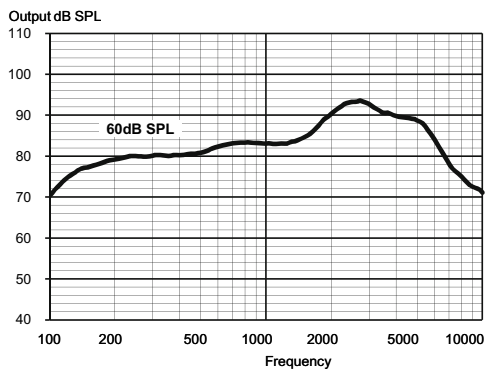

INPUTS

- InterEar Zen
- WidexLink™ audio transmission

ACCESSORIES

- RC-DEX, M-DEX and TV-DEX

C2-PA

MAXIMUM OUTPUT - EAR SIMULATOR

IEC 60118-0

MAXIMUM OUTPUT - 2CC COUPLER

IEC 60118-7 / ANSI S3.22-2003

OUTPUT - EAR SIMULATOR

IEC 60118-0

OUTPUT - 2CC COUPLER

IEC 60118-7 / ANSI S3.22-2003

Technical data

Typical data obtained through standard pure tone measurements.
Hearing aid set to Compass Test mode 1, unless stated otherwise.
Measured using a standard ITE coupler.

		IEC 60118-0	ANSI S3.22-2003 / IEC 60118-7
OSPL90	2500 Hz	114 dB SPL	104 dB SPL
	Peak	118 dB SPL	107 dB SPL
	Average	110 dB SPL	103 dB SPL
Acoustic output (Input 60 dB SPL)	2500 Hz	93 dB SPL	83 dB SPL
	Peak	94 dB SPL	84 dB SPL
	Average	85 dB SPL	78 dB SPL
Max gain (Input 50 dB SPL, Compass Max gain test mode)	2500 Hz	61 dB	52 dB
	Peak	64 dB	53 dB
	Average	58 dB	50 dB
Frequency range		100 Hz - 10000 Hz	100 Hz - 7800 Hz
Harmonic distortion (Input 70 dB SPL)	500 Hz	0.5%	0.3%
	800 Hz	0.5%	0.3%
	1600 Hz	0.7%	0.5%
Equivalent input noise		20 dB SPL	23 dB SPL
Battery drain (stand by)		1.13 mA	1.13 mA
Battery drain		1.14 mA	1.14 mA
Battery life / hours (Type 10 Zn-Air, 90 mAh)		80	80
Mobile phone immunity		IRIL: -33/-38 dB SPL	U-rating: M3