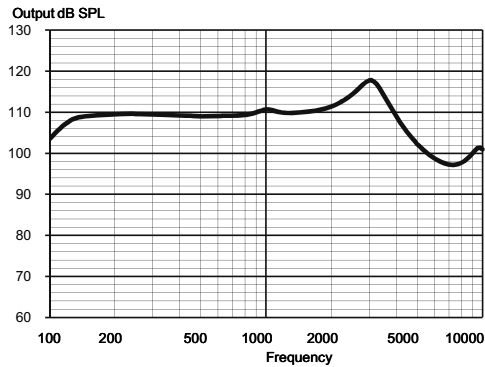

INPUTS

- InterEar Zen
- WidexLink™ audio transmission

ACCESSORIES

- RC-DEX, M-DEX and TV-DEX

C2-PA

MAXIMUM OUTPUT - EAR SIMULATOR

IEC 60118-0

MAXIMUM OUTPUT - 2CC COUPLER

IEC 60118-7 / ANSI S3.22-2003

OUTPUT - EAR SIMULATOR

IEC 60118-0

OUTPUT - 2CC COUPLER

IEC 60118-7 / ANSI S3.22-2003

Technical data

Typical data obtained through standard pure tone measurements.
Hearing aid set to Compass Test mode 1, unless stated otherwise.
Measured using a standard ITE coupler.