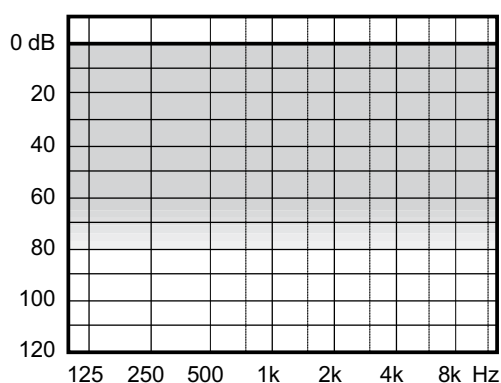

# WIDEX CLEAR™220 RIC WITH RIC 1-RECEIVER AND **C-ISP**

The ultra small WIDEX CLEAR™220 RIC model features the new C-ISP platform and unique Widex wireless technology.

Minimal to moderately severe hearing losses.

## SUGGESTED FITTING RANGE