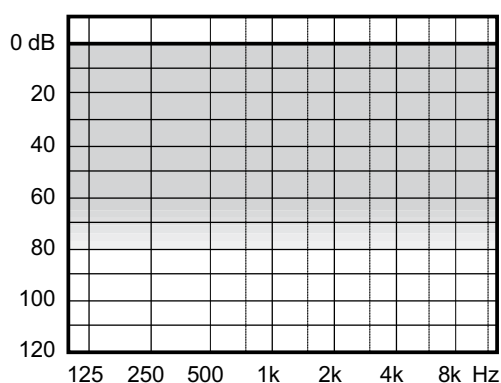

WIDEX CLEAR™220 RIC WITH RIC 1-RECEIVER AND **C-ISP**

The ultra small WIDEX CLEAR™220 RIC model features the new C-ISP platform and unique Widex wireless technology.

Minimal to moderately severe hearing losses.

SUGGESTED FITTING RANGE

RIC FEATURES

- RIC 1-receiver
- 10 kHz bandwidth
- Stable Sound Delivery
- Sound Harmony
- Closed, vented and open fittings
- Instant and Custom receiver ear-tips

C-ISP PLATFORM

- WidexLink™
- InterEar
- EcoTech III
- Dynamic Integrator™
- 5 frequency bands
- 5 compression channels