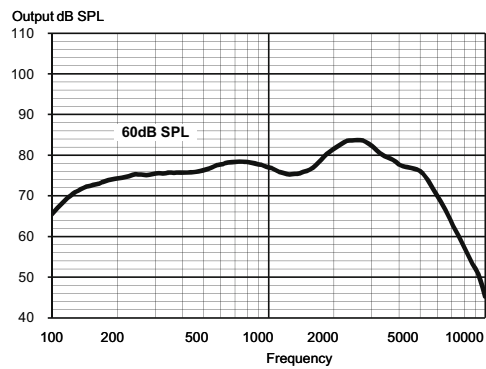

IEC 60118-7 / ANSI S3.22-2003

OUTPUT - EAR SIMULATOR

IEC 60118-0

OUTPUT - 2CC COUPLER

IEC 60118-7 / ANSI S3.22-2003

Technical data

Typical data obtained through standard pure tone measurements.
Hearing aid set to Compass Test mode 1, unless stated otherwise.
Measured using a standard ITE coupler.

		IEC 60118-0	ANSI S3.22-2003 / IEC 60118-7
OSPL90	2500 Hz	114 dB SPL	104 dB SPL
	Peak	118 dB SPL	107 dB SPL
	Average	110 dB SPL	103 dB SPL
Acoustic output (Input 60 dB SPL)	2500 Hz	93 dB SPL	83 dB SPL
	Peak	94 dB SPL	84 dB SPL
	Average	85 dB SPL	78 dB SPL
Max gain (Input 50 dB SPL, Compass Max gain test mode)	2500 Hz	61 dB	52 dB
	Peak	64 dB	53 dB
	Average	58 dB	50 dB
Frequency range		100 Hz - 10000 Hz	100 Hz - 7800 Hz
Harmonic distortion (Input 70 dB SPL)	500 Hz	0.5%	0.3%
	800 Hz	0.5%	0.3%
	1600 Hz	0.7%	0.5%
Equivalent input noise		20 dB SPL	23 dB SPL
Battery drain (stand by)		1.13 mA	1.13 mA
Battery drain		1.14 mA	1.14 mA
Battery life / hours (Type 10 Zn-Air, 90 mAh)		80	80
Mobile phone immunity		IRIL: -33/-38 dB SPL	U-rating: M3