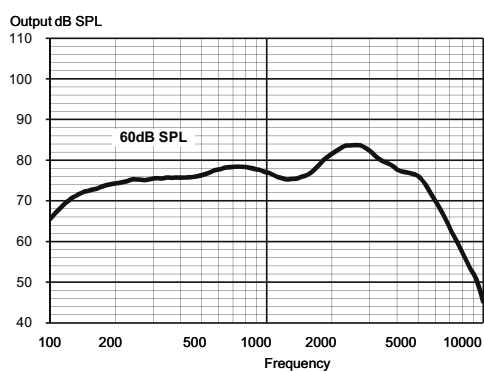

OUTPUT - 2CC COUPLER

IEC 60118-7 / ANSI S3.22-2003

Technical data

Typical data obtained through standard pure tone measurements.
Hearing aid set to Compass Test mode 1, unless stated otherwise.
Measured using a standard ITE coupler.

		IEC 60118-0	ANSI S3.22-2003 / IEC 60118-7
OSPL90	2500 Hz	114 dB SPL	104 dB SPL
	Peak	118 dB SPL	107 dB SPL
	Average	110 dB SPL	103 dB SPL
Acoustic output (Input 60 dB SPL)	2500 Hz	93 dB SPL	83 dB SPL
	Peak	94 dB SPL	84 dB SPL
	Average	85 dB SPL	78 dB SPL
Max gain (Input 50 dB SPL, Compass Max gain test mode)	2500 Hz	61 dB	52 dB
	Peak	64 dB	53 dB
	Average	58 dB	50 dB
Frequency range		100 Hz - 10000 Hz	100 Hz - 7800 Hz
Harmonic distortion (Input 70 dB SPL)	500 Hz	0.5%	0.3%
	800 Hz	0.5%	0.3%
	1600 Hz	0.7%	0.5%
Equivalent input noise		20 dB SPL	23 dB SPL
Battery drain (stand by)		1.13 mA	1.13 mA
Battery drain		1.14 mA	1.14 mA
Battery life / hours (Type 10 Zn-Air, 90 mAh)		80	80
Mobile phone immunity		IRIL: -33/-38 dB SPL	U-rating: M3