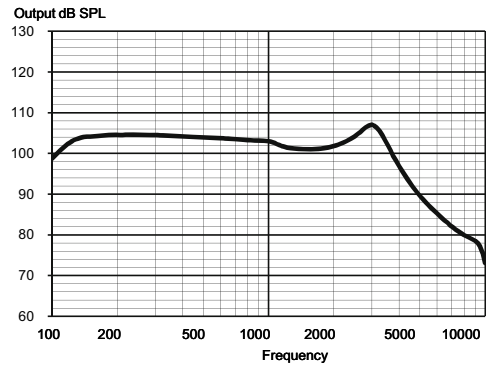

INPUTS

- InterEar Zen
- WidexLink™ audio transmission

ACCESSORIES

- RC-DEX, M-DEX and TV-DEX

C2-PA

MAXIMUM OUTPUT - EAR SIMULATOR

IEC 60118-0

MAXIMUM OUTPUT - 2CC COUPLER

IEC 60118-7 / ANSI S3.22-2003

OUTPUT - EAR SIMULATOR

IEC 60118-0

OUTPUT - 2CC COUPLER

IEC 60118-7 / ANSI S3.22-2003

Technical data

Typical data obtained through standard pure tone measurements.
Hearing aid set to Compass Test mode 1, unless stated otherwise.
Measured using a standard ITE coupler.