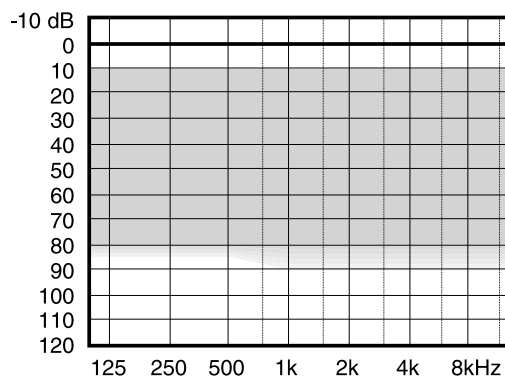

WIDEX MENU™10 MINI BTE MODEL

The new, flexible, 10-channel solution from Widex.

Based on the Flex platform, MENU gives you the option to "build" a hearing aid to suit an individual hearing loss.

Optional features for better performance and sound.

Minimal to severe hearing loss.

SUGGESTED FITTING RANGE

- 10 channels
- Flex platform

BASIS PACK

- High Level Compression
- Automatic Output Control
- Sound Stabilisers
- Noise reduction SIS
- Directional microphones Omni/Dir
- Multidirectional Active Feedback Cancelling
- 2 listening programs
- SmartTone