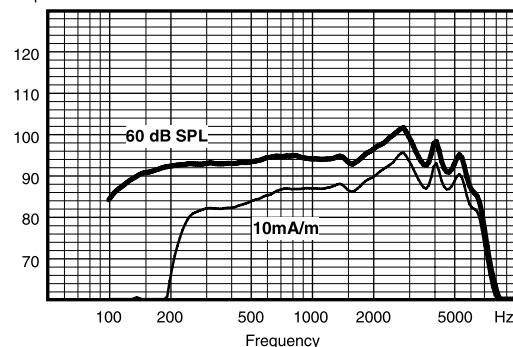

IEC 60118-0

Output dB SPL

OUTPUT - 2CC COUPLER

IEC 60118-7 / ANSI S3.22-2009

Output dB SPL

Technical data Typical data obtained through standard pure tone measurements.
Hearing aid set to Compass Test mode 1, unless stated otherwise.
Measured using a normal hook and standard BTE coupler.

		IEC 60118-0	ANSI S3.22-2009 / IEC 60118-7
OSPL90	2500 Hz	123 dB SPL	114 dB SPL
	Peak	131 dB SPL	124 dB SPL
	Average	122 dB SPL	117 dB SPL
Acoustic output (Input 60 dB SPL)	2500 Hz	108 dB SPL	100 dB SPL
	Peak	111 dB SPL	102 dB SPL
	Average	101 dB SPL	96 dB SPL
Max gain (Input 50 dB SPL, Compass Max gain test mode)	2500 Hz	65 dB	56 dB
	Peak	65 dB	57 dB
	Average	58 dB	51 dB
Telecoil output (Input 10 mA/m)	2500 Hz	102 dB SPL	93 dB SPL
	Peak	105 dB SPL	96 dB SPL
	Average	93 dB SPL	89 dB SPL
Frequency range		100 Hz - 7500 Hz	100 Hz - 7150 Hz
Harmonic distortion (Input 70 dB SPL)	500 Hz	0.9%	0.6%
	800 Hz	0.4%	0.3%
	1600 Hz	0.4%	0.2%
Equivalent input noise		21 dB SPL	25 dB SPL
Battery drain (stand by)		0.85mA	0.85 mA
Battery drain		0.85 mA	0.85 mA
Battery life / hours (Type 13 Zn-Air, 270 mAh)		325 (>260)	315 (>255)
Mobile phone immunity		IRIL: -33/-8 dB SPL	U-rating: M3 / T3