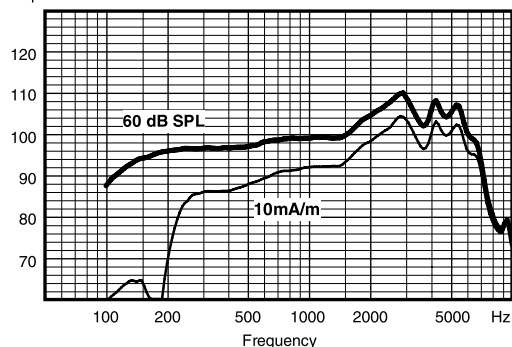

ME10-9

MAXIMUM OUTPUT - EAR SIMULATOR

IEC 60118-0

Output dB SPL

MAXIMUM OUTPUT - 2CC COUPLER

IEC 60118-7 / ANSI S3.22-2009

Output dB SPL

OUTPUT - EAR SIMULATOR

IEC 60118-0

Output dB SPL

OUTPUT - 2CC COUPLER

IEC 60118-7 / ANSI S3.22-2009

Output dB SPL

Technical data Typical data obtained through standard pure tone measurements.
Hearing aid set to Compass Test mode 1, unless stated otherwise.
Measured using a normal hook and standard BTE coupler.