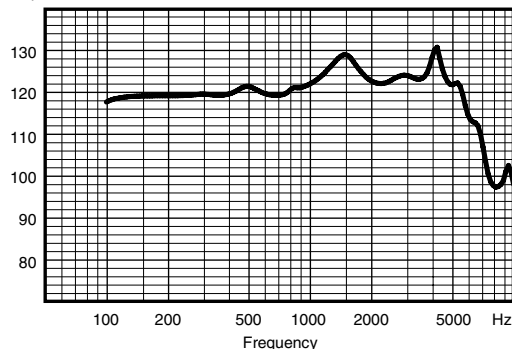

ME10-9

MAXIMUM OUTPUT - EAR SIMULATOR

IEC 60118-0

Output dB SPL

MAXIMUM OUTPUT - 2CC COUPLER

IEC 60118-7 / ANSI S3.22-2009

Output dB SPL

OUTPUT - EAR SIMULATOR

IEC 60118-0

Output dB SPL

OUTPUT - 2CC COUPLER

IEC 60118-7 / ANSI S3.22-2009

Output dB SPL

Technical data Typical data obtained through standard pure tone measurements.
Hearing aid set to Compass Test mode 1, unless stated otherwise.
Measured using a normal hook and standard BTE coupler.