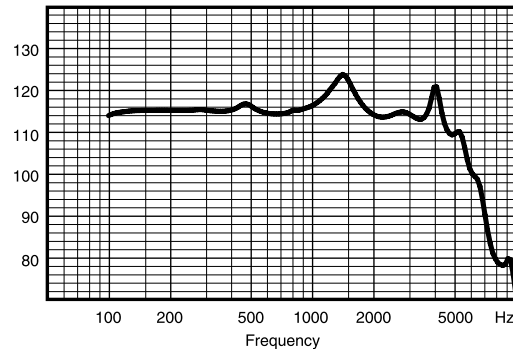

ME10-9

MAXIMUM OUTPUT - EAR SIMULATOR

IEC 60118-0

Output dB SPL

MAXIMUM OUTPUT - 2CC COUPLER

IEC 60118-7 / ANSI S3.22-2009

Output dB SPL

OUTPUT - EAR SIMULATOR

IEC 60118-0

Output dB SPL

OUTPUT - 2CC COUPLER

IEC 60118-7 / ANSI S3.22-2009

Output dB SPL

Technical data Typical data obtained through standard pure tone measurements.
Hearing aid set to Compass Test mode 1, unless stated otherwise.
Measured using a normal hook and standard BTE coupler.