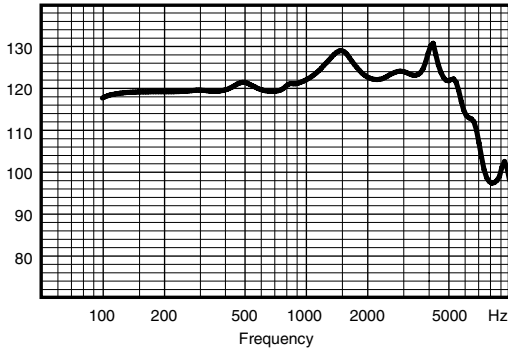

ME5-9

MAXIMUM OUTPUT - EAR SIMULATOR

IEC 60118-0

Output dB SPL