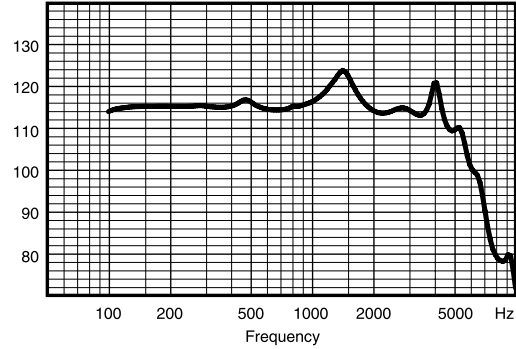

ME5-9

MAXIMUM OUTPUT - EAR SIMULATOR

IEC 60118-0

Output dB SPL

MAXIMUM OUTPUT - 2CC COUPLER

IEC 60118-7 / ANSI S3.22-2009

Output dB SPL

OUTPUT - EAR SIMULATOR

IEC 60118-0

Output dB SPL

OUTPUT - 2CC COUPLER

IEC 60118-7 / ANSI S3.22-2009

Output dB SPL

Technical data Typical data obtained through standard pure tone measurements.
Hearing aid set to Compass Test mode 1, unless stated otherwise.
Measured using a normal hook and standard BTE coupler.