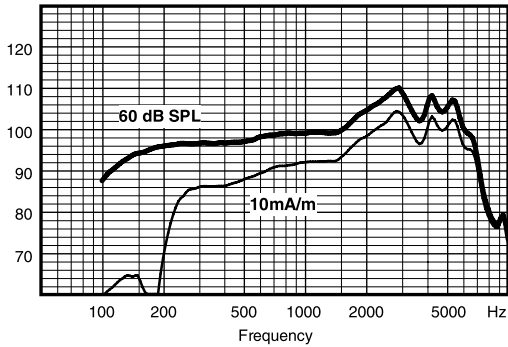

ME5-9

MAXIMUM OUTPUT - EAR SIMULATOR

IEC 60118-0

Output dB SPL

MAXIMUM OUTPUT - 2CC COUPLER

IEC 60118-7 / ANSI S3.22-2009

Output dB SPL

OUTPUT - EAR SIMULATOR

IEC 60118-0

Output dB SPL

OUTPUT - 2CC COUPLER

IEC 60118-7 / ANSI S3.22-2009

Output dB SPL

Technical data Typical data obtained through standard pure tone measurements.
Hearing aid set to Compass Test mode 1, unless stated otherwise.
Measured using a normal hook and standard BTE coupler.