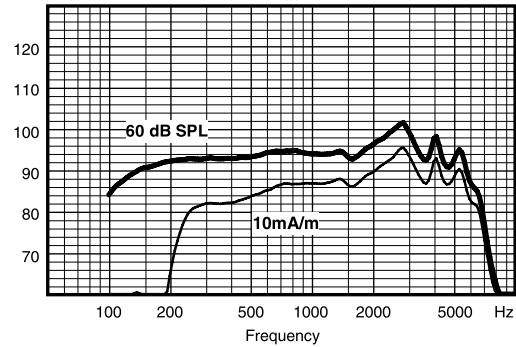

IEC 60118-0

Output dB SPL

OUTPUT - 2CC COUPLER

IEC 60118-7 / ANSI S3.22-2009

Output dB SPL

Technical data Typical data obtained through standard pure tone measurements.
Hearing aid set to Compass Test mode 1, unless stated otherwise.
Measured using a normal hook and standard BTE coupler.

		IEC 60118-0	ANSI S3.22-2009 / IEC 60118-7
OSPL90	2500 Hz	123 dB SPL	114 dB SPL
	Peak	131 dB SPL	124 dB SPL
	Average	122 dB SPL	117 dB SPL
Acoustic output (Input 60 dB SPL)	2500 Hz	108 dB SPL	100 dB SPL
	Peak	111 dB SPL	102 dB SPL
	Average	101 dB SPL	96 dB SPL
Max gain (Input 50 dB SPL, Compass Max gain test mode)	2500 Hz	65 dB	56 dB
	Peak	65 dB	57 dB
	Average	58 dB	51 dB
Telecoil output (Input 10 mA/m)	2500 Hz	102 dB SPL	93 dB SPL
	Peak	105 dB SPL	96 dB SPL
	Average	93 dB SPL	89 dB SPL
Frequency range		100 Hz - 7500 Hz	100 Hz - 7150 Hz
Harmonic distortion (Input 70 dB SPL)	500 Hz	0.9%	0.6%
	800 Hz	0.4%	0.3%
	1600 Hz	0.4%	0.2%
Equivalent input noise		21 dB SPL	25 dB SPL
Battery drain (stand by)		0.85mA	0.85 mA
Battery drain		0.85 mA	0.85 mA
Battery life / hours (Type 13 Zn-Air, 270 mAh)		325 (>260)	315 (>255)
Mobile phone immunity		IRIL: -33/-8 dB SPL	U-rating: M3 / T3