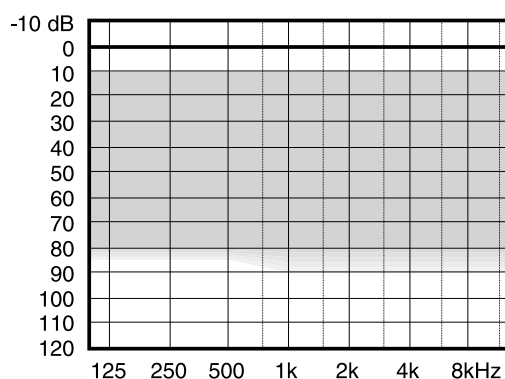

SUGGESTED FITTING RANGE

- 5 channels
- Flex platform

BASIS PACK

- High Level Compression
- Automatic Output Control
- Sound Stabilisers
- Noise reduction SIS
- Directional microphones Omni/Dir
- Multidirectional Active Feedback Cancelling
- 2 listening programs
- SmartTone

OPTIONAL/COUNTRY DEPENDENT

- HD Locator with Speech Tracer
- Speech Enhancer
- Sound Diary
- SmartSpeak™
- Audibility Extender™
- Zen
- Up to 3 extra listening programs

ACCESSORIES

- T-DEX
- Remote control
- FM/DAI compatible
- Telecoil
- Volume control