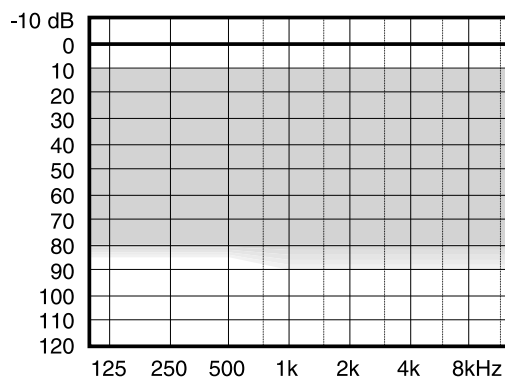

SUGGESTED FITTING RANGE

- 3 channels
- Flex platform

BASIS PACK

- High Level Compression
- Automatic Output Control
- Sound Stabilisers
- Noise reduction SIS
- Directional microphones Omni/Dir
- Multidirectional Active Feedback Cancelling
- 2 listening programs
- SmartTone

OPTIONAL/COUNTRY DEPENDENT

- HD Locator with Speech Tracer
- Speech Enhancer
- Sound Diary
- SmartSpeak™
- Audibility Extender™
- Zen
- Up to 3 extra listening programs

ACCESSORIES

- T-DEX
- Remote control
- FM/DAI compatible
- Telecoil
- Volume control