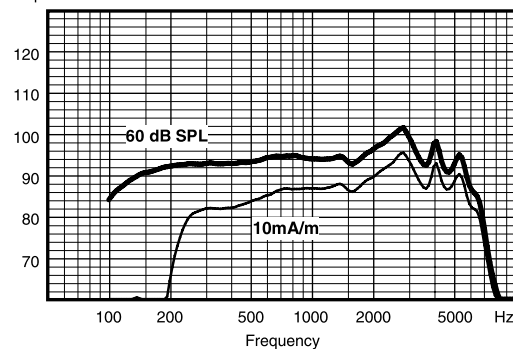

## OUTPUT - EAR SIMULATOR

IEC 60118-0

Output dB SPL

## OUTPUT - 2CC COUPLER

IEC 60118-7 / ANSI S3.22-2009

Output dB SPL

**Technical data** Typical data obtained through standard pure tone measurements.  
Hearing aid set to Compass Test mode 1, unless stated otherwise.  
Measured using a normal hook and standard BTE coupler.