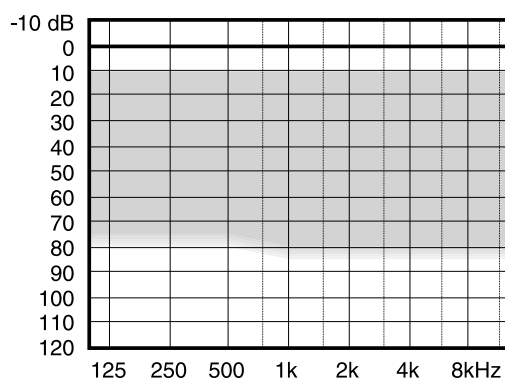

WIDEX MENU™5 MICRO BTE MODEL

The new, flexible, 5-channel solution from Widex.

Based on the Flex platform, MENU gives you the option to "build" a hearing aid to suit an individual hearing loss.

Optional features for better performance and sound.

Minimal to moderately severe hearing loss.

SUGGESTED FITTING RANGE

- 5 channels
- Flex platform

BASIS PACK

- High Level Compression
- Automatic Output Control
- Sound Stabilisers
- Noise reduction SIS
- Directional microphones Omni/Dir
- Multidirectional Active Feedback Cancelling
- 2 listening programs
- SmartTone