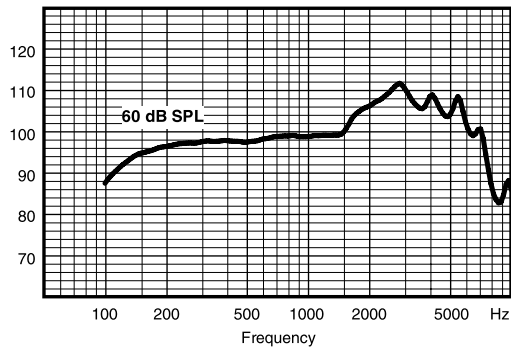

ME5-m

MAXIMUM OUTPUT - EAR SIMULATOR

IEC 60118-0

Output dB SPL

MAXIMUM OUTPUT - 2CC COUPLER

IEC 60118-7 / ANSI S3.22-2009

Output dB SPL

OUTPUT - EAR SIMULATOR

IEC 60118-0

Output dB SPL

OUTPUT - 2CC COUPLER

IEC 60118-7 / ANSI S3.22-2009

Output dB SPL

Technical data Typical data obtained through standard pure tone measurements.
Hearing aid set to Compass Test mode 1, unless stated otherwise.
Measured using a normal hook and standard BTE coupler.

		IEC 60118-0	ANSI S3.22-2009 / IEC 60118-7
OSPL90	2500 Hz	128 dB SPL	117 dB SPL
	Peak	132 dB SPL	126 dB SPL
	Average	124 dB SPL	119 dB SPL
Acoustic output (Input 60 dB SPL)	2500 Hz	110 dB SPL	99 dB SPL
	Peak	112 dB SPL	102 dB SPL
	Average	101 dB SPL	96 dB SPL
Max gain (Input 50 dB SPL, Compass Max gain test mode)	2500 Hz	66 dB	56 dB
	Peak	67 dB	58 dB
	Average	57 dB	52 dB
Frequency range		100 Hz - 8100 Hz	100 Hz - 7700 Hz
Harmonic distortion (Input 70 dB SPL)	500 Hz	2%	1.7%
	800 Hz	2.6%	2.2%
	1600 Hz	0.2%	0.2%
Equivalent input noise		20 dB SPL	23 dB SPL
Battery drain (stand by)		0.8 mA	0.8 mA
Battery drain		0.8 mA	0.8 mA
Battery life / hours (Type 10 Zn-Air, 90 mAh)		115 (>90)	110 (>90)
Mobile phone immunity		IRIL: -37/-10 dB SPL	U-rating: M3