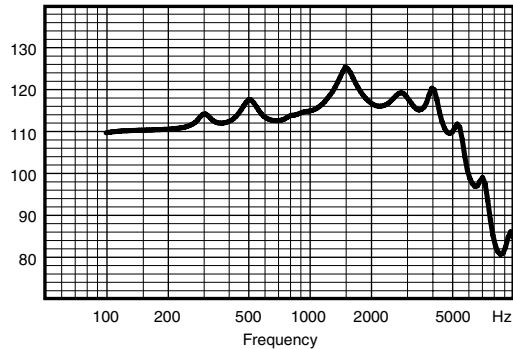

ME5-m

MAXIMUM OUTPUT - EAR SIMULATOR

IEC 60118-0

Output dB SPL

MAXIMUM OUTPUT - 2CC COUPLER

IEC 60118-7 / ANSI S3.22-2009

Output dB SPL

OUTPUT - EAR SIMULATOR

IEC 60118-0

Output dB SPL

OUTPUT - 2CC COUPLER

IEC 60118-7 / ANSI S3.22-2009

Output dB SPL

Technical data Typical data obtained through standard pure tone measurements.
Hearing aid set to Compass Test mode 1, unless stated otherwise.
Measured using a normal hook and standard BTE coupler.