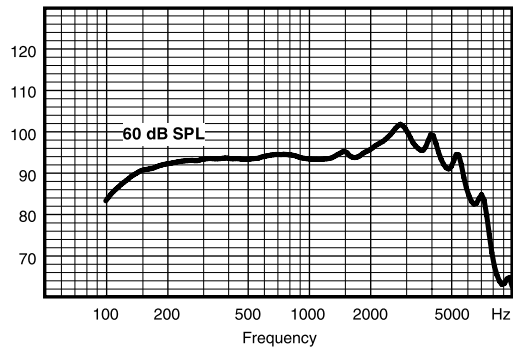

IEC 60118-0

Output dB SPL

OUTPUT - 2CC COUPLER

IEC 60118-7 / ANSI S3.22-2009

Output dB SPL

Technical data Typical data obtained through standard pure tone measurements.
Hearing aid set to Compass Test mode 1, unless stated otherwise.
Measured using a normal hook and standard BTE coupler.

		IEC 60118-0	ANSI S3.22-2009 / IEC 60118-7
OSPL90	2500 Hz	128 dB SPL	117 dB SPL
	Peak	132 dB SPL	126 dB SPL
	Average	124 dB SPL	119 dB SPL
Acoustic output (Input 60 dB SPL)	2500 Hz	110 dB SPL	99 dB SPL
	Peak	112 dB SPL	102 dB SPL
	Average	101 dB SPL	96 dB SPL
Max gain (Input 50 dB SPL, Compass Max gain test mode)	2500 Hz	66 dB	56 dB
	Peak	67 dB	58 dB
	Average	57 dB	52 dB
Frequency range		100 Hz - 8100 Hz	100 Hz - 7700 Hz
Harmonic distortion (Input 70 dB SPL)	500 Hz	2%	1.7%
	800 Hz	2.6%	2.2%
	1600 Hz	0.2%	0.2%
Equivalent input noise		20 dB SPL	23 dB SPL
Battery drain (stand by)		0.8 mA	0.8 mA
Battery drain		0.8 mA	0.8 mA
Battery life / hours (Type 10 Zn-Air, 90 mAh)		115 (>90)	110 (>90)
Mobile phone immunity		IRIL: -37/-10 dB SPL	U-rating: M3