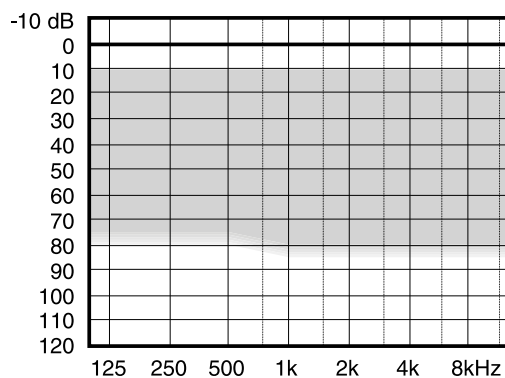

SUGGESTED FITTING RANGE

- 3 channels
- Flex platform

BASIS PACK

- High Level Compression
- Automatic Output Control
- Sound Stabilisers
- Noise reduction SIS
- Directional microphones Omni/Dir
- Multidirectional Active Feedback Cancelling
- 2 listening programs
- SmartTone

OPTIONAL/COUNTRY DEPENDENT

- HD Locator with Speech Tracer
- Speech Enhancer
- Sound Diary
- SmartSpeak™
- Audibility Extender™
- Zen
- Up to 3 extra listening programs

ACCESSORIES

- Optional remote control
- Optional programme button