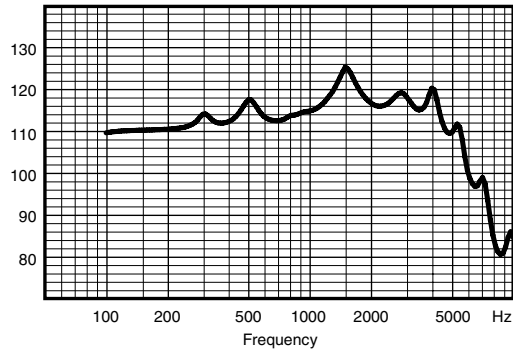

ME3-m

MAXIMUM OUTPUT - EAR SIMULATOR

IEC 60118-0

Output dB SPL

MAXIMUM OUTPUT - 2CC COUPLER

IEC 60118-7 / ANSI S3.22-2009

Output dB SPL

OUTPUT - EAR SIMULATOR

IEC 60118-0

Output dB SPL

OUTPUT - 2CC COUPLER

IEC 60118-7 / ANSI S3.22-2009

Output dB SPL

Technical data Typical data obtained through standard pure tone measurements.
Hearing aid set to Compass Test mode 1, unless stated otherwise.
Measured using a normal hook and standard BTE coupler.