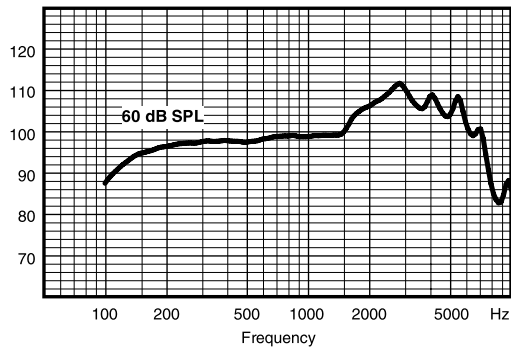

ME3-m

MAXIMUM OUTPUT - EAR SIMULATOR

IEC 60118-0

Output dB SPL

MAXIMUM OUTPUT - 2CC COUPLER

IEC 60118-7 / ANSI S3.22-2009

Output dB SPL

OUTPUT - EAR SIMULATOR

IEC 60118-0

Output dB SPL

OUTPUT - 2CC COUPLER

IEC 60118-7 / ANSI S3.22-2009

Output dB SPL

Technical data Typical data obtained through standard pure tone measurements.
Hearing aid set to Compass Test mode 1, unless stated otherwise.
Measured using a normal hook and standard BTE coupler.

		IEC 60118-0	ANSI S3.22-2009 / IEC 60118-7
OSPL90	2500 Hz	128 dB SPL	117 dB SPL
	Peak	132 dB SPL	126 dB SPL
	Average	124 dB SPL	119 dB SPL
Acoustic output (Input 60 dB SPL)	2500 Hz	110 dB SPL	99 dB SPL
	Peak	112 dB SPL	102 dB SPL
	Average	101 dB SPL	96 dB SPL
Max gain (Input 50 dB SPL, Compass Max gain test mode)	2500 Hz	66 dB	56 dB
	Peak	67 dB	58 dB
	Average	57 dB	52 dB
Frequency range		100 Hz - 8100 Hz	100 Hz - 7700 Hz
Harmonic distortion (Input 70 dB SPL)	500 Hz	2%	1.7%
	800 Hz	2.6%	2.2%
	1600 Hz	0.2%	0.2%
Equivalent input noise		20 dB SPL	23 dB SPL
Battery drain (stand by)		0.8 mA	0.8 mA
Battery drain		0.8 mA	0.8 mA
Battery life / hours (Type 10 Zn-Air, 90 mAh)		115 (>90)	110 (>90)
Mobile phone immunity		IRIL: -37/-10 dB SPL	U-rating: M3