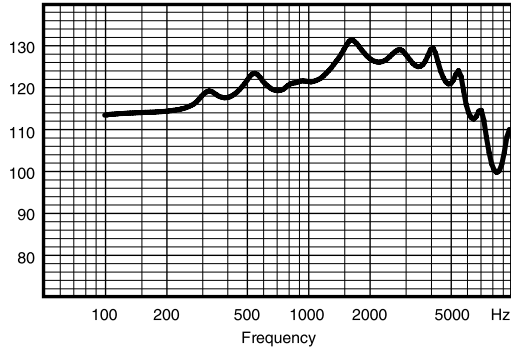

ME3-m

MAXIMUM OUTPUT - EAR SIMULATOR

IEC 60118-0

Output dB SPL