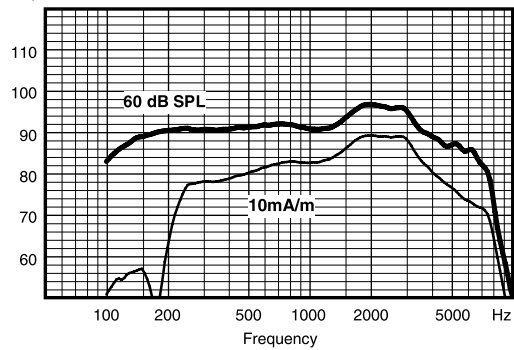

## OUTPUT - EAR SIMULATOR

IEC 60118-0

Output dB SPL

## OUTPUT - 2CC COUPLER

IEC 60118-7 / ANSI S3.22-2009

Output dB SPL

**Technical data** Typical data obtained through standard pure tone measurements.  
Hearing aid set to Compass Test mode 1, unless stated otherwise.  
Measured using a standard ITE coupler