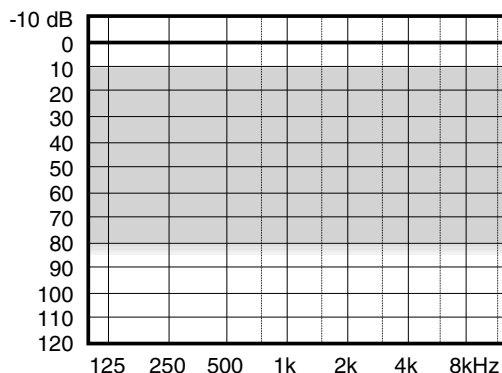

## SUGGESTED FITTING RANGE

- 5 channels
- Flex platform