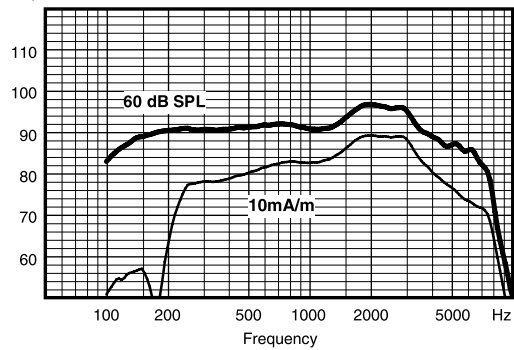

IEC 60118-0

Output dB SPL

OUTPUT - 2CC COUPLER

IEC 60118-7 / ANSI S3.22-2009

Output dB SPL

Technical data Typical data obtained through standard pure tone measurements.
Hearing aid set to Compass Test mode 1, unless stated otherwise.
Measured using a standard ITE coupler

		IEC 60118-0	ANSI S3.22-2009 / IEC 60118-7
OSPL90	2500 Hz	122 dB SPL	112 dB SPL
	Peak	125 dB SPL	114 dB SPL
	Average	119 dB SPL	111 dB SPL
Acoustic output (Input 60 dB SPL)	2500 Hz	106 dB SPL	96 dB SPL
	Peak	106 dB SPL	97 dB SPL
	Average	100 dB SPL	94 dB SPL
Max gain (Input 50 dB SPL, Compass Max gain test mode)	2500 Hz	63 dB	53 dB
	Peak	67 dB	58 dB
	Average	63 dB	56 dB
Telecoil output (Input 10 mA/m)	2500 Hz	99 dB SPL	89 dB SPL
	Peak	100 dB SPL	90 dB SPL
	Average	91 dB SPL	86 dB SPL
Frequency range		100 Hz - 8600 Hz	100 Hz - 8100 Hz
Harmonic distortion (Input 70 dB SPL)	500 Hz	0.3%	0.2%
	800 Hz	0.6%	0.4%
	1600 Hz	1%	0.7%
Equivalent input noise		19 dB SPL	21 dB SPL
Battery drain (stand by)		0.85 mA	0.85 mA
Battery drain		0.9 mA	0.9 mA
Battery life / hours (Type 312 Zn-Air, 145 mAh)		165 (>135)	160 (>130)
Mobile phone immunity		IRIL: -39/-30 dB SPL	U-rating: M3/T3