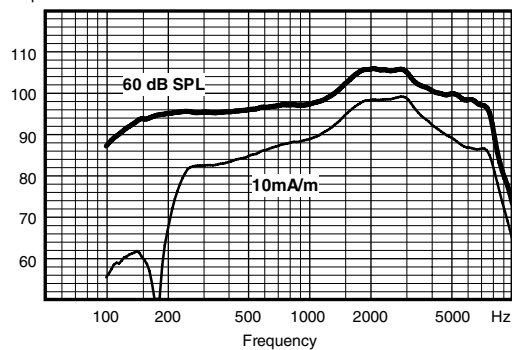

ME3-X

MAXIMUM OUTPUT - EAR SIMULATOR

IEC 60118-0

Output dB SPL

MAXIMUM OUTPUT - 2CC COUPLER

IEC 60118-7 / ANSI S3.22-2009

Output dB SPL

OUTPUT - EAR SIMULATOR

IEC 60118-0

Output dB SPL

OUTPUT - 2CC COUPLER

IEC 60118-7 / ANSI S3.22-2009

Output dB SPL

Technical data Typical data obtained through standard pure tone measurements.
Hearing aid set to Compass Test mode 1, unless stated otherwise.
Measured using a standard ITE coupler