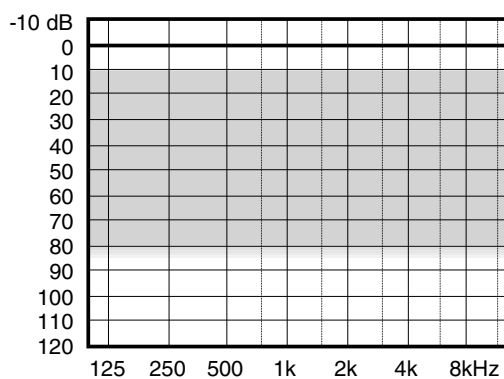

Minimal to moderately severe hearing loss.

SUGGESTED FITTING RANGE

- 3 channels
- Flex platform

BASIS PACK

- High Level Compression
- Automatic Output Control
- Sound Stabilisers
- Noise reduction SIS
- Directional microphones Omni/Dir
- Multidirectional Active Feedback Cancelling
- 2 listening programs
- SmartTone