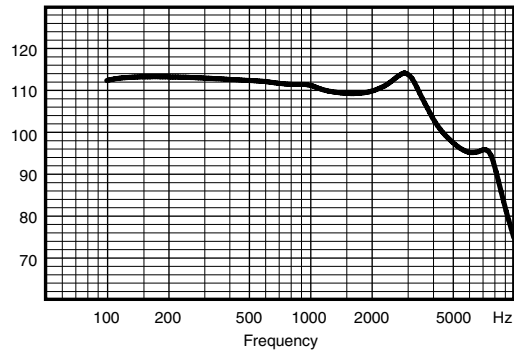

ME3-X

MAXIMUM OUTPUT - EAR SIMULATOR

IEC 60118-0

Output dB SPL

MAXIMUM OUTPUT - 2CC COUPLER

IEC 60118-7 / ANSI S3.22-2009

Output dB SPL

OUTPUT - EAR SIMULATOR

IEC 60118-0

Output dB SPL

OUTPUT - 2CC COUPLER

IEC 60118-7 / ANSI S3.22-2009

Output dB SPL

Technical data Typical data obtained through standard pure tone measurements.
Hearing aid set to Compass Test mode 1, unless stated otherwise.
Measured using a standard ITE coupler