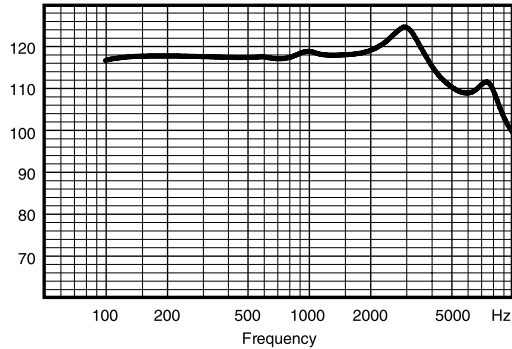

ME3-X

MAXIMUM OUTPUT - EAR SIMULATOR

IEC 60118-0

Output dB SPL