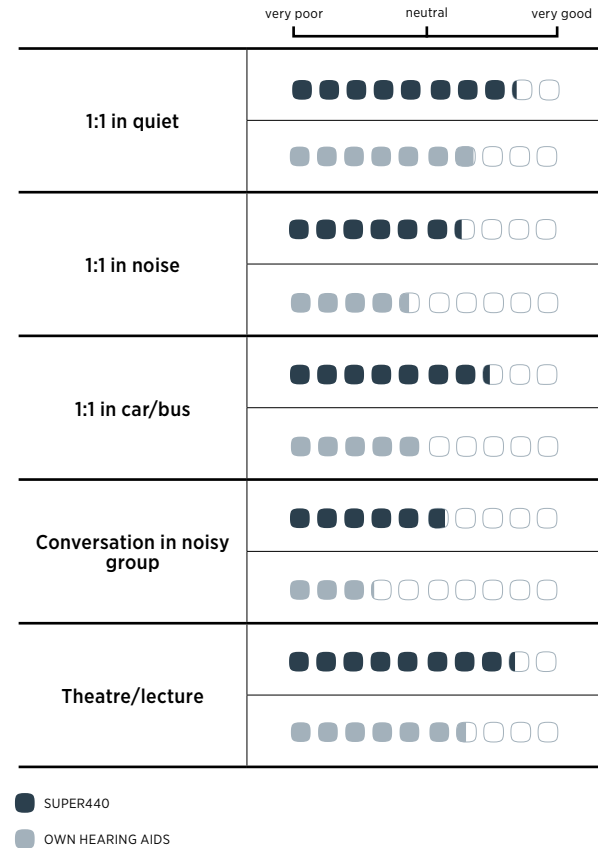

However, with the SUPER hearing aid, marked improvements in speech perception in noise were observed in a laboratory trial.*

Results from subsequent real-life trials also indicate that the features included in SUPER to optimise effective audibility have succeeded in increasing the range of both environmental and speech sounds for the great majority of participants.

Read more at widex.pro

”Effective audibility is now within reach of people with severe-to-profound hearing loss”

SUPERIOR SPEECH UNDERSTANDING

Self-perceived ability to hear speech in various situations on a scale from 1-10