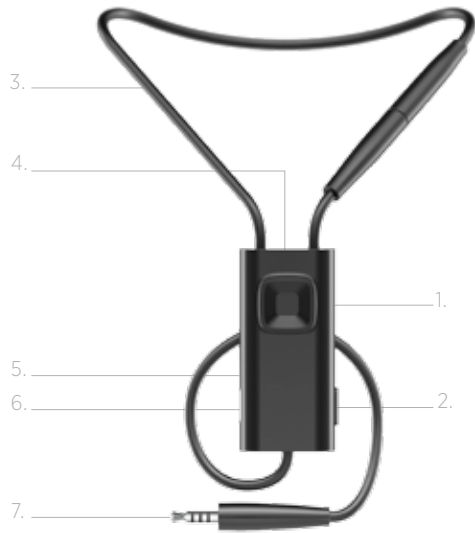

# UNI-DEX

SIMPLE AND EASY TO USE

1. Push button/answer button
2. Room Off button
3. Neck loop
4. Microphone
5. Charging indicator
6. Charger connector
7. Jack plug

By choosing Widex hearing aids, you are choosing products from a company that has been WindMade certified. WindMade is the first global consumer label identifying companies that use wind power.

## **UNI-DEX**

The UNI-DEX is a neck-worn **plug and play solution** for easy mobile phone use and other audio devices.

The built-in microphone in UNI-DEX allows you to **talk hands-free** when using a mobile device or Skype via PC or tablet.

The UNI-DEX is **easy to use**. Simply plug the audio jack into your mobile phone or audio device, hang the UNI-DEX around your neck, and you are ready to start listening. Streaming starts automatically.