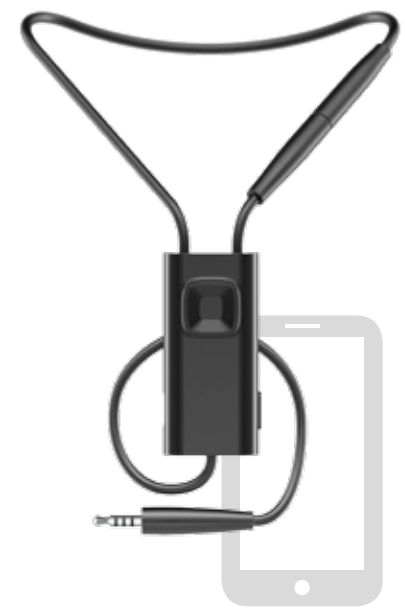

UNI-DEX

MOBILE PHONE COMPATIBILITY GUIDE