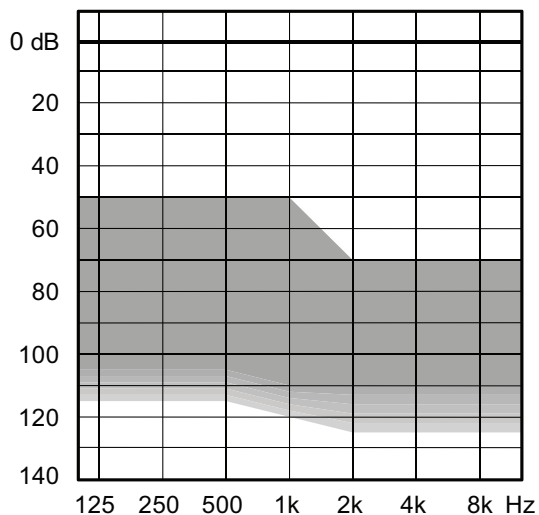

SUGGESTED FITTING RANGE