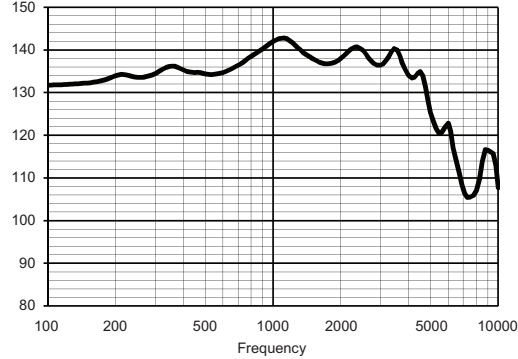

SUGGESTED FITTING RANGE

ME-SP

MAXIMUM OUTPUT - EAR SIMULATOR

IEC 60118-0

Output dB SPL

MAXIMUM OUTPUT - 2CC COUPLER

IEC 60118-7 / ANSI S3.22-2014

Output dB SPL

OUTPUT - EAR SIMULATOR

IEC 60118-0

Output dB SPL

OUTPUT - 2CC COUPLER

IEC 60118-7 / ANSI S3.22-2014

Output dB SPL

Technical data Typical data obtained through standard pure tone measurements.
Hearing aid set to Compass Testmode 1, unless stated otherwise.
Measured using a normal hook and standard BTE coupler.