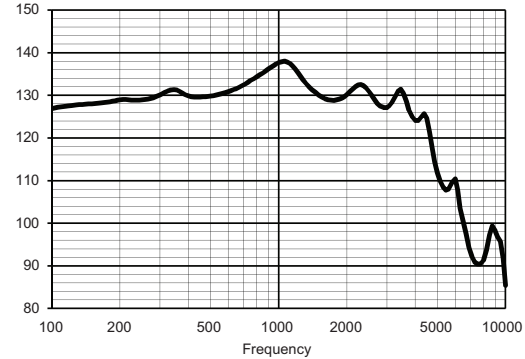

SUGGESTED FITTING RANGE

ME-SP

MAXIMUM OUTPUT - EAR SIMULATOR

IEC 60118-0

Output dB SPL

MAXIMUM OUTPUT - 2CC COUPLER

IEC 60118-7 / ANSI S3.22-2014

Output dB SPL

OUTPUT - EAR SIMULATOR

IEC 60118-0

Output dB SPL

OUTPUT - 2CC COUPLER

IEC 60118-7 / ANSI S3.22-2014

Output dB SPL

Technical data Typical data obtained through standard pure tone measurements.
Hearing aid set to Compass Testmode 1, unless stated otherwise.
Measured using a normal hook and standard BTE coupler.