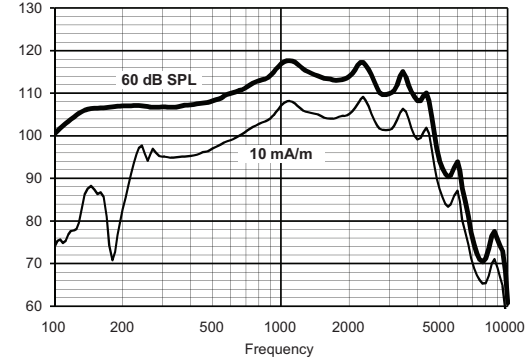

OUTPUT - EAR SIMULATOR

IEC 60118-0

Output dB SPL

OUTPUT - 2CC COUPLER

IEC 60118-7 / ANSI S3.22-2014

Output dB SPL

Technical data Typical data obtained through standard pure tone measurements.
Hearing aid set to Compass Testmode 1, unless stated otherwise.
Measured using a normal hook and standard BTE coupler.

		IEC 60118-0	ANSI S3.22-2014 / IEC 60118-7
OSPL90	1600 Hz	137 dB SPL	129 dB SPL
	Peak	143 dB SPL	138 dB SPL
	Average	138 dB SPL	133 dB SPL
Acoustic output (Input 60 dB SPL)	1600 Hz	122 dB SPL	114 dB SPL
	Peak	126 dB SPL	119 dB SPL
	Average	118 dB SPL	115 dB SPL
Max gain (Input 50 dB SPL, Compass Max gain test mode)	1600 Hz	81 dB	73 dB
	Peak	87 dB	83 dB
	Average	80 dB	76 dB
Telecoil output (Input 10 mA/m)	1600 Hz	112 dB SPL	104 dB SPL
	Peak	116 dB SPL	109 dB SPL
	Average	108 dB SPL	106 dB SPL
Frequency range		100 Hz - 5400 Hz	100 Hz - 4950 Hz
Harmonic distortion (Input 70 dB SPL)	500 Hz	< 2%	< 2%
	800 Hz	< 2%	< 2%
	1600 Hz	< 2%	< 2%
Equivalent input noise		21 dB SPL	21 dB SPL
Battery drain (stand by)		0.92 mA	0.92 mA
Battery drain		1.11 mA	1.15 mA
Battery life / hours (Type 675 Zn-Air, 600 mAh)		540 (>460)	520 (>445)
Mobile phone immunity		IRIL: -31/7/2 dB SPL	U-rating: M2 / T2