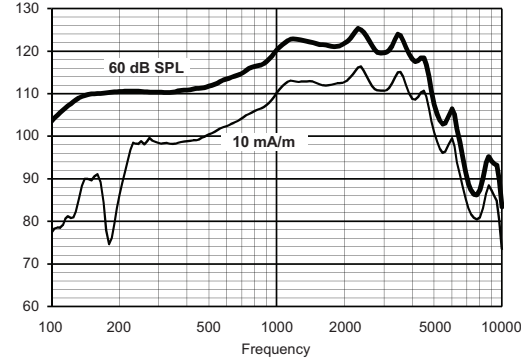

SUGGESTED FITTING RANGE

ME-SP

MAXIMUM OUTPUT - EAR SIMULATOR

IEC 60118-0

Output dB SPL

MAXIMUM OUTPUT - 2CC COUPLER

IEC 60118-7 / ANSI S3.22-2014

Output dB SPL

OUTPUT - EAR SIMULATOR

IEC 60118-0

Output dB SPL

OUTPUT - 2CC COUPLER

IEC 60118-7 / ANSI S3.22-2014

Output dB SPL

Technical data Typical data obtained through standard pure tone measurements.
Hearing aid set to Compass Testmode 1, unless stated otherwise.
Measured using a normal hook and standard BTE coupler.

		IEC 60118-0	ANSI S3.22-2014 / IEC 60118-7
OSPL90	1600 Hz	137 dB SPL	129 dB SPL
	Peak	143 dB SPL	138 dB SPL
	Average	138 dB SPL	133 dB SPL
Acoustic output (Input 60 dB SPL)	1600 Hz	122 dB SPL	114 dB SPL
	Peak	126 dB SPL	119 dB SPL
	Average	118 dB SPL	115 dB SPL
Max gain (Input 50 dB SPL, Compass Max gain test mode)	1600 Hz	81 dB	73 dB
	Peak	87 dB	83 dB
	Average	80 dB	76 dB
Telecoil output (Input 10 mA/m)	1600 Hz	112 dB SPL	104 dB SPL
	Peak	116 dB SPL	109 dB SPL
	Average	108 dB SPL	106 dB SPL
Frequency range		100 Hz - 5400 Hz	100 Hz - 4950 Hz
Harmonic distortion (Input 70 dB SPL)	500 Hz	< 2%	< 2%
	800 Hz	< 2%	< 2%
	1600 Hz	< 2%	< 2%
Equivalent input noise		21 dB SPL	21 dB SPL
Battery drain (stand by)		0.92 mA	0.92 mA
Battery drain		1.11 mA	1.15 mA
Battery life / hours (Type 675 Zn-Air, 600 mAh)		540 (>460)	520 (>445)
Mobile phone immunity		IRIL: -31/7/2 dB SPL	U-rating: M2 / T2