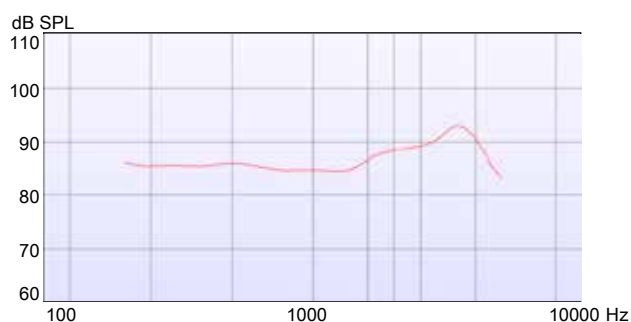

規準周波数特性* (入力音圧 60dB SPL)