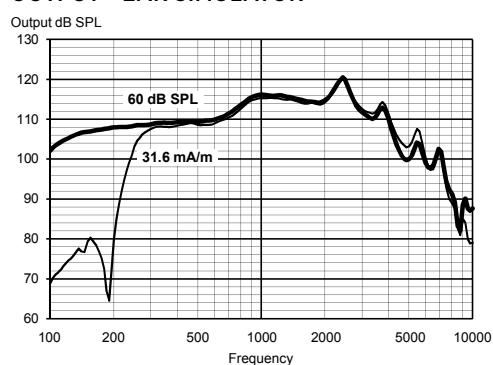

B-F2 HP

MAXIMUM OUTPUT - EAR SIMULATOR

MAXIMUM OUTPUT - 2CC COUPLER

OUTPUT - EAR SIMULATOR

OUTPUT - 2CC COUPLER

Technical data Typical data obtained through standard pure tone measurements. Hearing aid set to Compass Reference Test Gain, unless stated otherwise. Measured using a standard ITE coupler and a custom earmould with Output Extender. For further information, please contact Widex at widex.com.

		EAR SIMULATOR IEC 60118-0:1983 + A1:1994	2CC COUPLER IEC 60118-0:2015 , ANSI S3.22-2014
OSPL90	1600 Hz	130 dB SPL	120 dB SPL
	Peak	138 dB SPL	133 dB SPL
	Average	133 dB SPL	126 dB SPL
Acoustic output (Input 60 dB SPL)	1600 Hz	115 dB SPL	105 dB SPL
	Peak	121 dB SPL	112 dB SPL
	Average	113 dB SPL	109 dB SPL
Full-on gain (Input 50 dB SPL, Compass Full-on gain)	1600 Hz	76 dB	67 dB
	Peak	84 dB	74 dB
	Average	75 dB	70 dB
Telecoil output (Input 31.6 mA/m)	1600 Hz	115 dB SPL	105 dB SPL
	Peak	121 dB SPL	112 dB SPL
	Average	113 dB SPL	109 dB SPL
Frequency range		100 Hz - 7300 Hz	100 Hz - 5800 Hz
Harmonic distortion	500 Hz	<2%	<2%
	800 Hz	<2%	<2%
	1600 Hz	<2%	<2%
Equivalent input noise		21 dB SPL	20 dB SPL
Battery drain (stand by)		1.01 mA	1.01 mA
Battery drain		1.08 mA	1.12 mA
Battery life / hours (Type 312 Zn-Air, 170 mAh)*		155 h	150 h
Rechargeable battery life / hours (Type 312 Ag-Zn, 38,4 mAh)**		21 H	21 H
Mobile phone immunity		IRIL: -19/-26/-23 dB SPL	U-rating: M4/T4