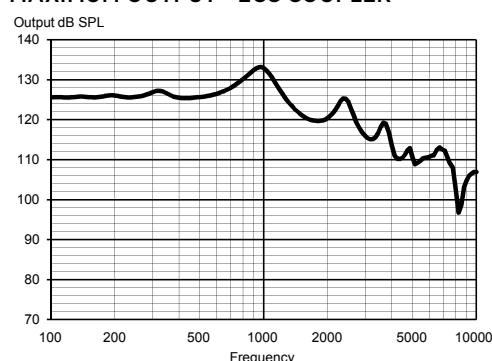

B-F2 HP

MAXIMUM OUTPUT - EAR SIMULATOR

MAXIMUM OUTPUT - 2CC COUPLER

OUTPUT - EAR SIMULATOR

OUTPUT - 2CC COUPLER

Technical data Typical data obtained through standard pure tone measurements. Hearing aid set to Compass Reference Test Gain, unless stated otherwise. Measured using a standard ITE coupler and a custom earmould with Output Extender. For further information, please contact Widex at widex.com.