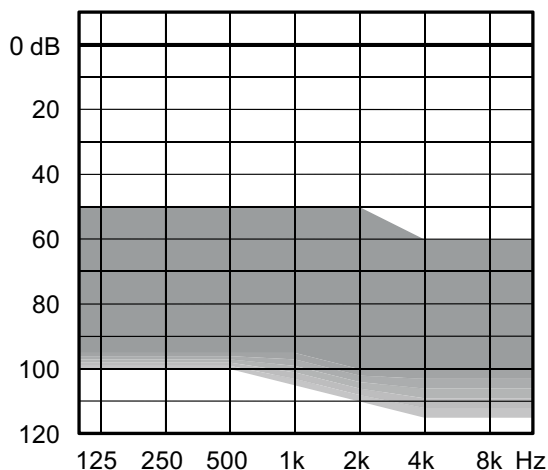

WIDEX BEYOND™/WIDEX BEYOND Z™ RIC WITH HP-RECEIVER

440/330/220/110

The BEYOND/BEYOND Z RIC is a hearing aid based on the WIDEX U-platform. 2.4 GHz Bluetooth connectivity allows for direct streaming of audio as well as direct control from MFi smartphones and tablets. BEYOND Z is an optional ZPower rechargeable solution for the BEYOND product.

Uses a size 312 battery.
Protection class IP68.

Moderate to severe-to-profound hearing losses

SUGGESTED FITTING RANGE

STANDARD TECHNOLOGY

- U-platform with direct wireless mobile connectivity
- InterEar functionality
- Multiple Earware options
- Power Saver III technology for low current consumption