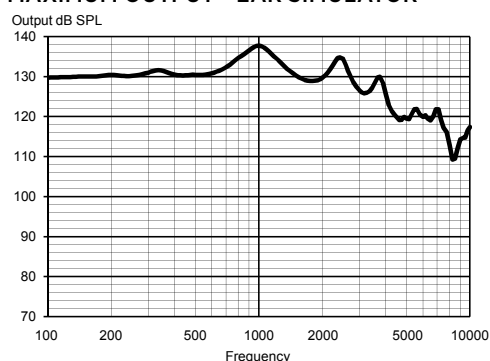

B-F2 HP

MAXIMUM OUTPUT - EAR SIMULATOR

MAXIMUM OUTPUT - 2CC COUPLER

OUTPUT - EAR SIMULATOR

OUTPUT - 2CC COUPLER

Technical data Typical data obtained through standard pure tone measurements. Hearing aid set to Compass Reference Test Gain, unless stated otherwise. Measured using a standard ITE coupler and a custom earmould with Output Extender. For further information, please contact Widex at widex.com.