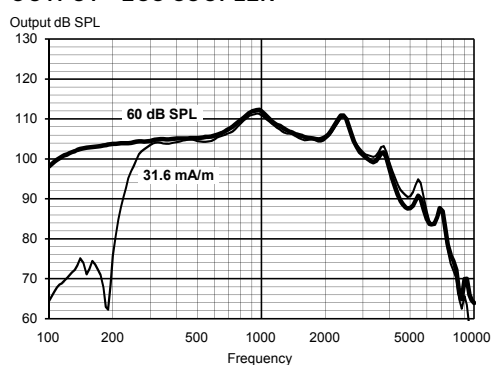

B-F2 HP

MAXIMUM OUTPUT - EAR SIMULATOR

MAXIMUM OUTPUT - 2CC COUPLER

OUTPUT - EAR SIMULATOR

OUTPUT - 2CC COUPLER

Technical data Typical data obtained through standard pure tone measurements. Hearing aid set to Compass Reference Test Gain, unless stated otherwise. Measured using a standard ITE coupler and a custom earmould with Output Extender. For further information, please contact Widex at widex.com.

		EAR SIMULATOR IEC 60118-0:1983 + A1:1994	2CC COUPLER IEC 60118-0:2015 , ANSI S3.22-2014
OSPL90	1600 Hz	130 dB SPL	120 dB SPL
	Peak	138 dB SPL	133 dB SPL
	Average	133 dB SPL	126 dB SPL
Acoustic output (Input 60 dB SPL)	1600 Hz	115 dB SPL	105 dB SPL
	Peak	121 dB SPL	112 dB SPL
	Average	113 dB SPL	109 dB SPL
Full-on gain (Input 50 dB SPL, Compass Full-on gain)	1600 Hz	76 dB	67 dB
	Peak	84 dB	74 dB
	Average	75 dB	70 dB
Telecoil output (Input 31.6 mA/m)	1600 Hz	115 dB SPL	105 dB SPL
	Peak	121 dB SPL	112 dB SPL
	Average	113 dB SPL	109 dB SPL
Frequency range		100 Hz - 7300 Hz	100 Hz - 5800 Hz
Harmonic distortion	500 Hz	<2%	<2%
	800 Hz	<2%	<2%
	1600 Hz	<2%	<2%
Equivalent input noise		21 dB SPL	20 dB SPL
Battery drain (stand by)		1.01 mA	1.01 mA
Battery drain		1.08 mA	1.12 mA
Battery life / hours (Type 312 Zn-Air, 170 mAh)*		155 h	150 h
Rechargeable battery life / hours (Type 312 Ag-Zn, 38,4 mAh)**		21 H	21 H
Mobile phone immunity		IRIL: -19/-26/-23 dB SPL	U-rating: M4/T4