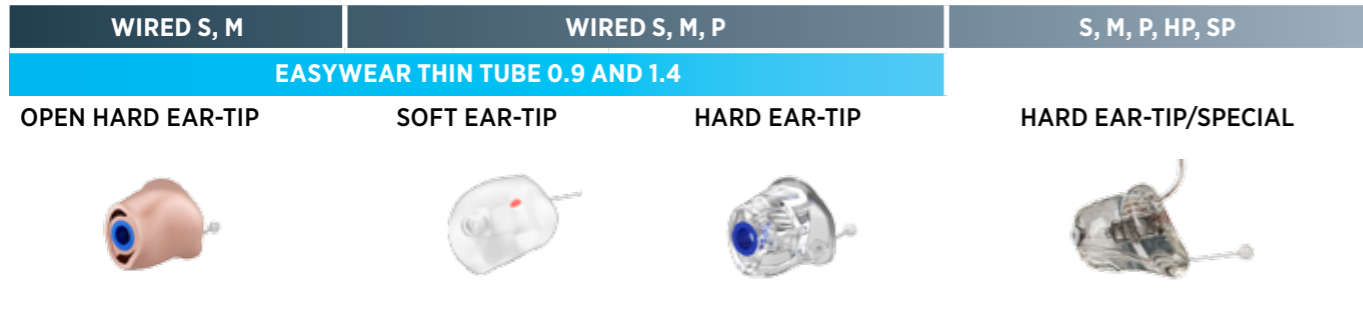

CUSTOM EAR-TIPS/EARMOULDS