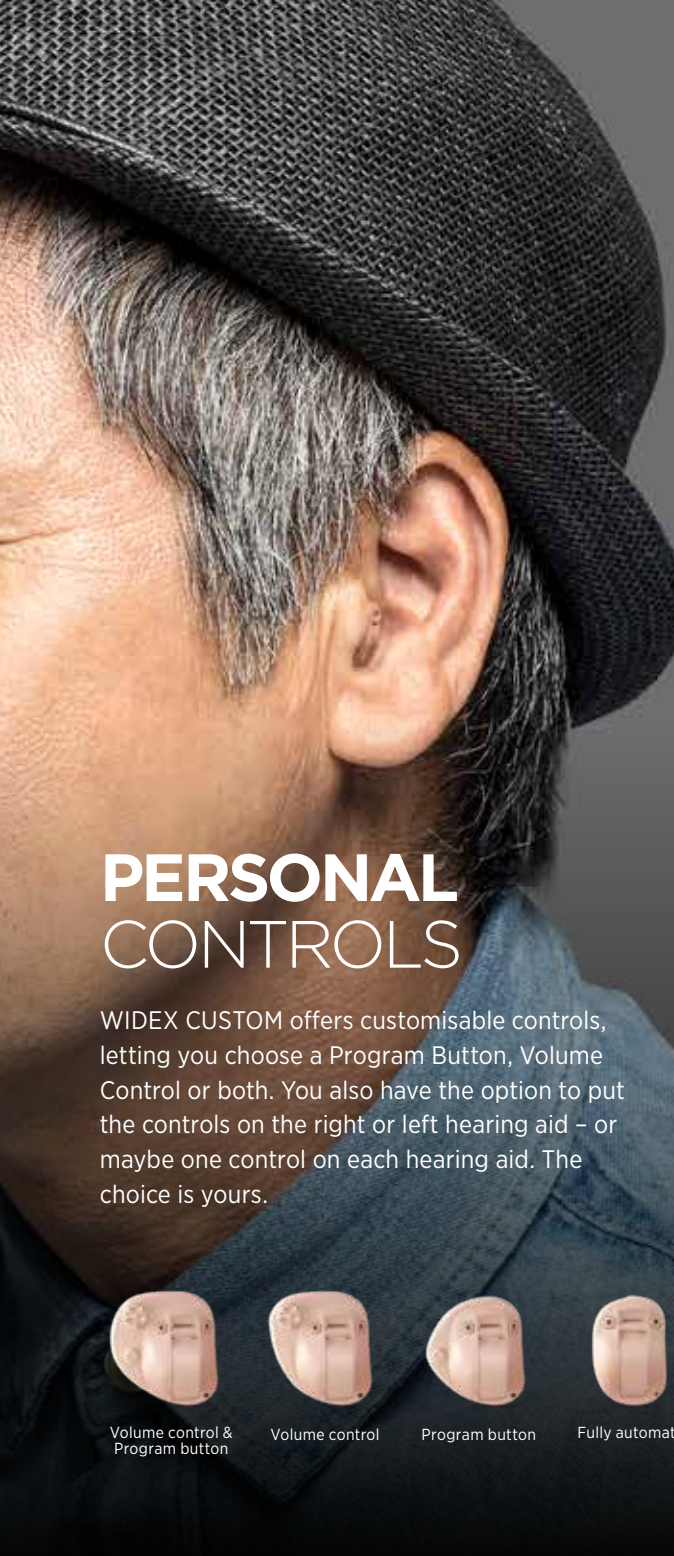

GLOBAL.WIDEX.COM

PERSONAL CONTROLS

WIDEX CUSTOM offers customisable controls, letting you choose a Program Button, Volume Control or both. You also have the option to put the controls on the right or left hearing aid - or maybe one control on each hearing aid. The choice is yours.