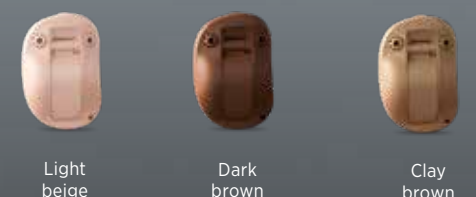

WIDEX CUSTOM continuously and automatically detects your listening situation and makes sure you hear the right sound at the right time in the right place. That way you can focus on what you are doing - instead of having to adjust your hearing aids.

Wear your CUSTOM hearing aids all day, without thinking about them.